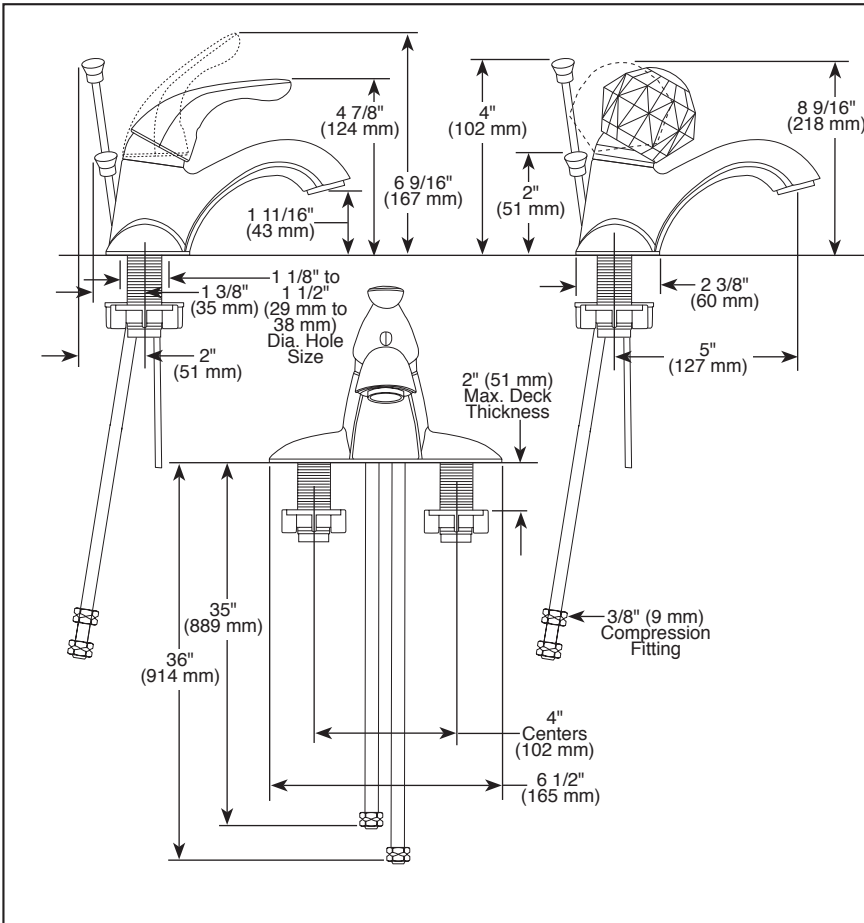

see what Delta can do™

LAVATORY FAUCETS

- Classic Series
- Single Handle Deck Mount

 500-DST* 501-DST* 501-TP-DST*	 502-DST*	 500-WCS-DST*	 520-▲-DST* 520-▲MPU-DST* 520-▲PPU-DST* 520-TP-DST* 520-TPM-DST* 520-HGM-DST 520-GPM-DST*	 522-DST* 522-MPU-DST* 522-TPM-DST*
--	---------------------	-------------------------	---	---

Submitted Model No.: _____

Specific Features: _____

FEATURES:

- DIAMOND Seal® Technology

STANDARD SPECIFICATIONS:

- Maximum 1.2 gpm @ 60 psi, 4.5 L/min @ 414 kPa
- GPM indicates maximum 1.0 gpm @ 60 psi, 3.8 L/min @ 414 kPa
- HGM indicates maximum 0.5 gpm @ 60 psi, 1.9 L/min @ 414 kPa
- Three hole mount
- Diamond coated ceramic cartridge
- 3/8" O.D. straight, staggered PEX supply lines
- Red/blue indicator markings
- Includes cartridge limit switch to allow maximum hot water mix of 50%
- Models with "MPU" and "TPM" have metal drain with pop-up type fitting with plated flange and stopper
- Models with "TP" have metal flange and plastic tail piece
- Models with suffix "PPU" have plastic pop-up type fitting with plated flange and stopper