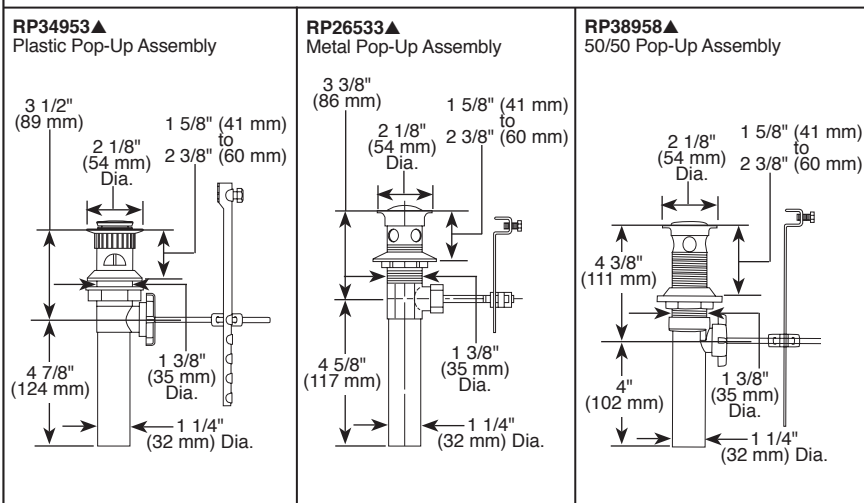

▲ Designate Proper Finish Suffix

Delta reserves the right (1) to make changes in specifications and materials, and (2) to change or discontinue models, both without notice or obligation. Dimensions are for reference only. See current full-line price book or www.deltafaucet.com for finish options and product availability.

DSP-L-500-DST Rev. K

Delta Faucet Company

55 E. 111th Street, Indianapolis, IN 46280
350 South Edgeware Road, St. Thomas, ON N5P 4L1
© 2017 Delta Faucet Company