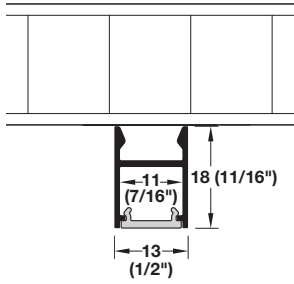

Surface mounted light bars

With linkable cable, 24 V

Profile 2103 with Loox LED 3045

- > CRI 90 light are Title 24 compliant and offer more vibrant, true color rendering than lower CRI products
- > Life time: 50,000 hours
- > Supplied ready to install
- > Optimal lengths for installing under your wall cabinets to brighten up your countertop workspace
- > Linkable to other light bars

Loox 24 V drivers see pages 131A–131B

Note

Designed for use within closet storage spaces.

Components

- > Profile: 2103 - see page 34.
- > LED strip: 3045 - see page 13.
- > Mounting brackets: see page 35.
- > Lead cable: 100 mm (4") male and female

Material/Finish: Aluminum, silver; Lens: Plastic, opal

Light Color (K)	3000							
Item No.	833.70.885	833.70.886	833.70.887	833.70.888	833.70.889	833.70.890	833.70.891	833.70.892
Length	152 (6")	229 (9")	305 (12")	381 (15")	457 (18")	533 (21")	610 (24")	686 (27")
Wattage	1.0	1.7	2.9	3.2	3.9	4.6	5.8	6.1
LEDs	12	21	30	39	48	57	66	75
Item No.	833.70.893	833.70.894	833.70.895	833.70.896	833.70.897	833.70.898	–	–
Length	762 (30")	832 (33")	915 (36")	991 (39")	1067 (42")	1143 (45")	–	–
Wattage	7.3	7.6	8.8	9.0	10.2	10.5	–	–
LEDs	84	93	102	111	120	129	–	–
CRI	>90							
Supplied with	100 mm (4") male lead, 100 mm (4") female lead, mounting brackets							

Material/Finish: Aluminum, silver; Lens: Plastic, opal

Light Color (K)	4000							
Item No.	833.70.899	833.70.900	833.70.901	833.70.902	833.70.903	833.70.904	833.70.905	833.70.906
Length	152 (6")	229 (9")	305 (12")	381 (15")	457 (18")	533 (21")	610 (24")	686 (27")
Wattage	1.0	1.7	2.9	3.2	3.9	4.6	5.8	6.1
LEDs	12	21	30	39	48	57	66	75
Item No.	833.70.907	833.70.908	833.70.909	833.70.910	833.70.911	833.70.912	–	–
Length	762 (30")	832 (33")	915 (36")	991 (39")	1067 (42")	1143 (45")	–	–
Wattage	7.3	7.6	8.8	9.0	10.2	10.5	–	–
LEDs	84	93	102	111	120	129	–	–
CRI	>90							
Supplied with	100 mm (4") male lead, 100 mm (4") female lead, mounting brackets							