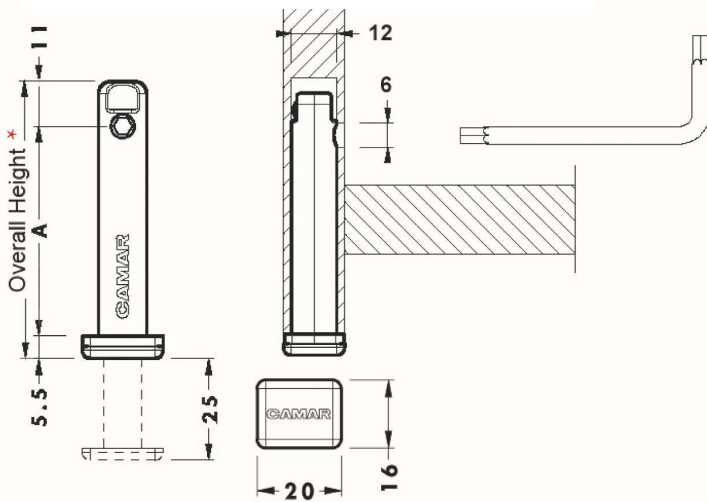

12mm Concealed Leveler

Perfect fit for 16mm(5/8") panels.

Overall Height O/A:

Use the template to drill the placement hole.

Drill the adjustment hole.

Insert 12mm Concealed Leveler into placement hole.

Adjust as needed through adjustment hole.

Rectangular foot provides easy alignment of the adjustment hole.

passion
for details™

*Overall Height O/A = (11mm + "A" + 5.5mm)
 "A" Height is from top of the foot to center of hole

(PMI LL Catalog, page 8)

"A" Dimension and Overall Height will change with the height of the leveler (see chart --->)

12mm Concealed Levelers

- Easy height adjustments with a #4 hex key or screwdriver
- Up to 1" height adjustment (1¹/₁₆" on 306-03-12)
- One-person leveling
- 660 lb. weight capacity; 330 lb. lift capacity
- Sturdy metal levelers won't bend when moving furniture.
- 12mm drill bit available.

DESCRIPTION	ITEM NO.	"A" HEIGHT	O/A HEIGHT	PACKING*
12mm Concealed Leveler	306-03-12	1 ¼ in. (32mm)	1 7/8 in. (48.5mm)	100
12mm Concealed Leveler	306-05-12	2 in. (52mm)	2 ¾ in. (68.5mm)	100
12mm Concealed Leveler	306-07-12	2 7/8 in. (70mm)	3 ½ in. (86.5mm)	100
12mm Concealed Leveler	306-10-12	4 in. (100mm)	4 5/8 in. (116.5mm)	100
12mm Concealed Leveler	306-12-12	4 ¾ in. (120mm)	5 3/8 in. (136.5mm)	100
Hex Key	306AK			1
Drill template	306-MA-12			1
Screwdriver	306SD			1
Drill Bit-12mm	BIT-12			1