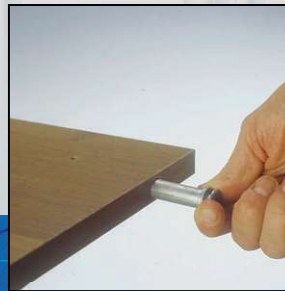

12mm Concealed Leveler

Perfect fit for 16mm(5/8") panels.

Overall Height O/A:

Use the template to drill the placement hole.

Drill the adjustment hole.

Insert 12mm Concealed Leveler into placement hole.

Adjust as needed through adjustment hole.

Rectangular foot provides easy alignment of the adjustment hole.

passion
for details™

*Overall Height O/A = (11mm + "A" + 5.5mm)
 "A" Height is from top of the foot to center of hole

(PMI LL Catalog, page 8)

"A" Dimension and Overall Height will change with the height of the leveler (see chart --->)

12mm Concealed Levelers

- Easy height adjustments with a #4 hex key or screwdriver
- Up to 1" height adjustment (1¹/₁₆" on 306-03-12)
- One-person leveling
- 660 lb. weight capacity; 330 lb. lift capacity
- Sturdy metal levelers won't bend when moving furniture.
- 12mm drill bit available.