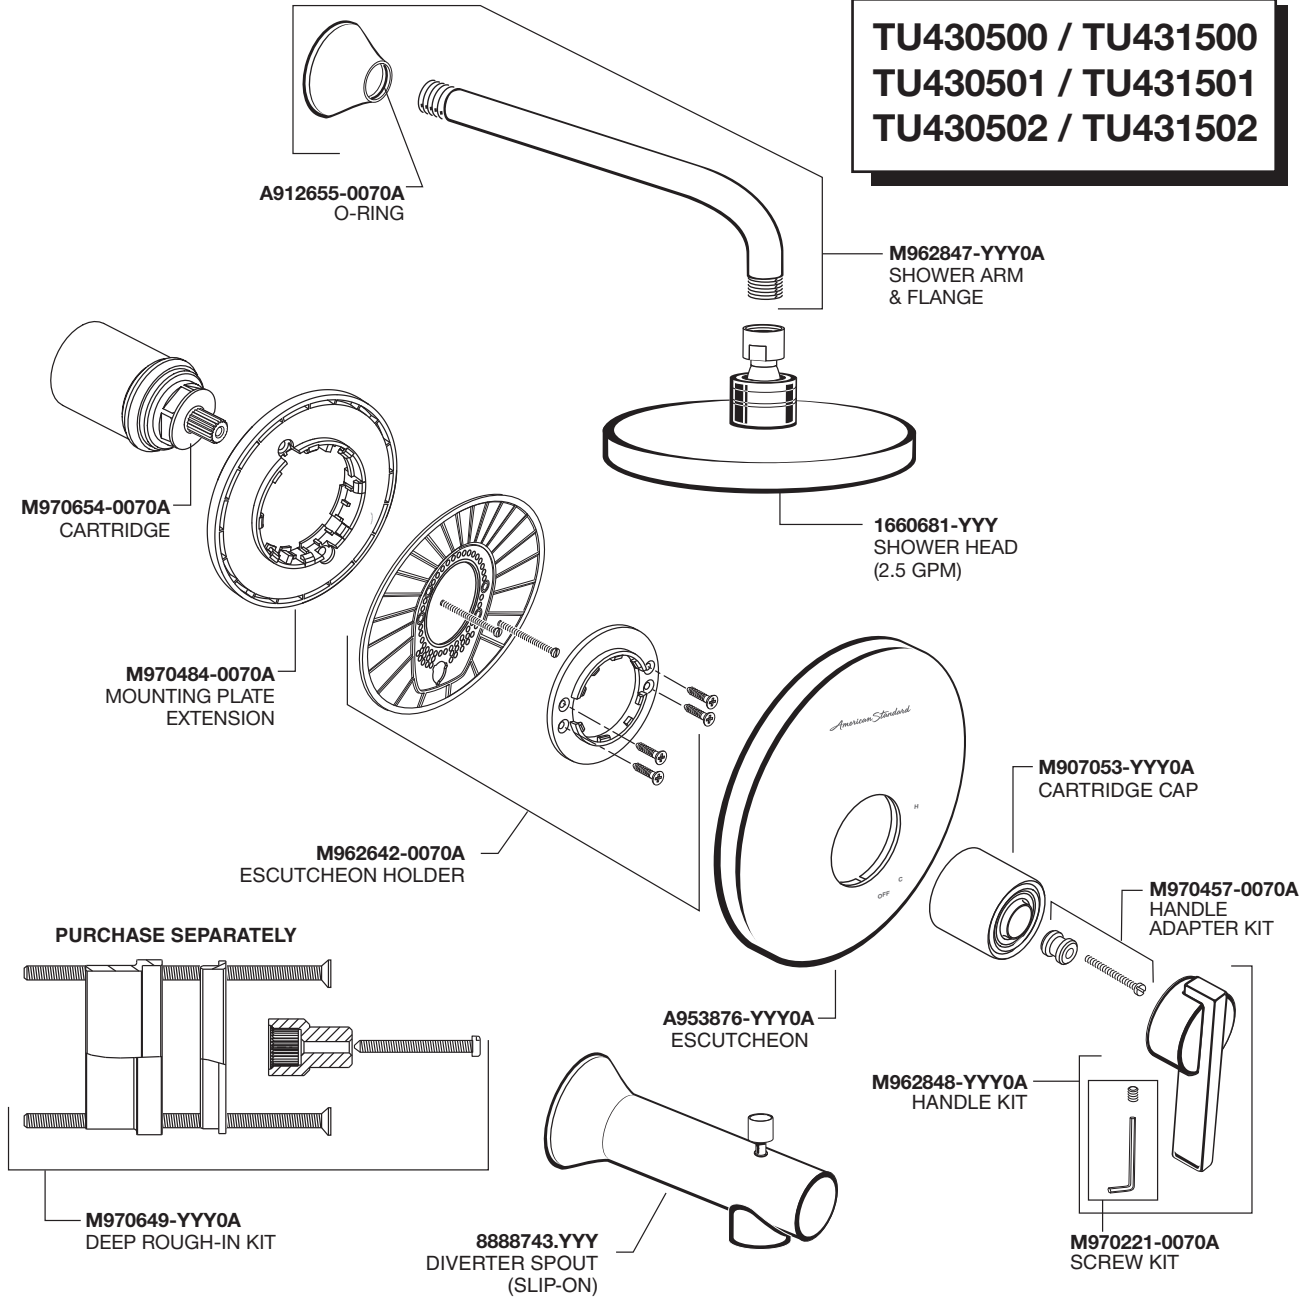

*American Standard*

**Berwick® / Boulevard®**  
**Pressure Balancing**  
**Bath and Shower Trim Kit**

MODEL NUMBERS

**TU430500 / TU431500**  
**TU430501 / TU431501**  
**TU430502 / TU431502**

Replace the "YYY" with appropriate finish code

POLISHED CHROME	002
BRUSHED NICKEL	295

**HOT LINE FOR HELP**

For toll-free information and answers to your questions, call:  
 1 (800) 442-1902

Mon. - Fri. 8:00 a.m. to 8:00 p.m. EST  
 Saturday 10:00 a.m. to 4:00 p.m. EST