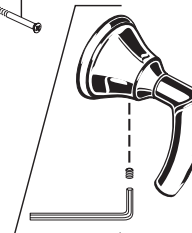

American Standard

TROPIC
IN-WALL PRESSURE BALANCING
BATH AND SHOWER TRIM KIT
MODEL NUMBERS

T038.50X

060351-YYY0A
SHOWER ARM AND FLANGE

M953579-YYY0A
SHOWER HEAD

Replace the "YYY" with appropriate finish code

CHROME	002
SATIN	295

M962466-YYY0A
ESCUTCHEON AND SCREWS

078016-YYY0A
ESCUTCHEON SCREWS

M907050-YYY0A
ESCUTCHEON CAP SET

M918460-0070A
HANDLE ADAPTER

M918305-0070A
ADAPTER SCREW

M962467-YYY0A
LEVER HANDLE

M950231-YYY0A
DIVERTER SPOUT
(SLIP-ON)