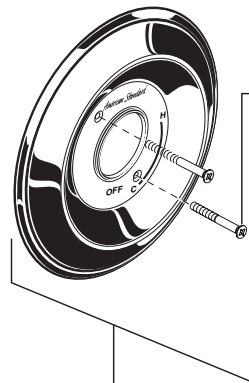

American Standard

TROPIC
IN-WALL PRESSURE BALANCING
BATH AND SHOWER TRIM KIT
MODEL NUMBERS

T038.50X

060351-YYY0A
SHOWER ARM AND FLANGE

M953579-YYY0A
SHOWER HEAD

Replace the "YYY" with appropriate finish code

CHROME	002
SATIN	295

M962466-YYY0A
ESCUTCHEON AND SCREWS

078016-YYY0A
ESCUTCHEON SCREWS

M907050-YYY0A
ESCUTCHEON CAP SET

M918460-0070A
HANDLE ADAPTER

M918305-0070A
ADAPTER SCREW

M962467-YYY0A
LEVER HANDLE

M950231-YYY0A
DIVERTER SPOUT
(SLIP-ON)