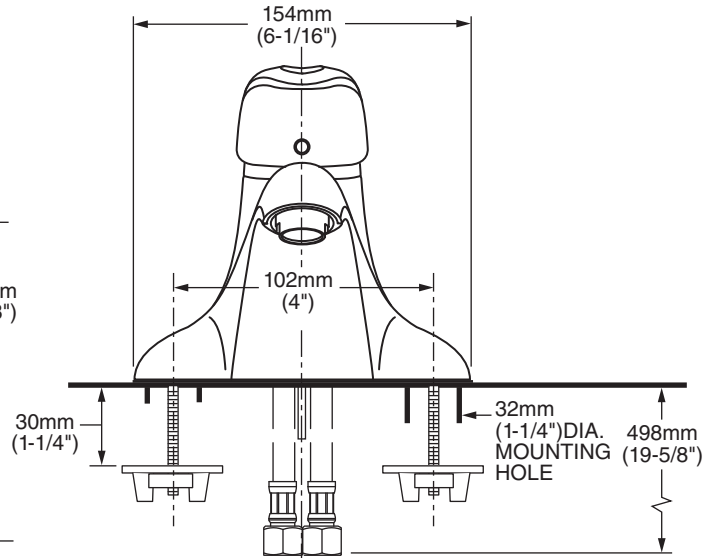

BRAIDED FLEXIBLE SUPPLY HOSES WITH 3/8" COMPRESSION CONNECTORS

32mm OD (1-1/4" OD)

GENERAL DESCRIPTION:

All metal body with choice of Metal Lever, Indexed Metal Lever Handle or optional Extra Long Lever Handle. Washerless 47mm ceramic disc valve cartridge with integral hot limit safety stop. Durable cast brass waterway. Braided flexible supply hoses with 3/8" compression connections. 20" (500mm) long flexible stainless steel drain cable is pre-assembled to faucet body. Metal Speed Connect® drain body (on 7385.000 & 7385.008) with 1-1/4" (32mm) tail piece. 1.5 gpm/5.7L/min. maximum flow rate.

SUGGESTED SPECIFICATION

Single control lavatory fitting shall feature an all metal body with metal lever handle. Shall feature a cast brass waterway with flexible hose connections. Shall also feature a washerless ceramic disc valve cartridge with integral hot limit safety stop. Shall also feature a metal drain body with stainless steel cable actuation. Fitting shall be American Standard Model # 7385.____.____.

MODEL NUMBER:

- ☐ **7385.000 Reliant 3 Single Control Centerset**
Metal Lever Handle. Metal Speed Connect® pop-up drain.
- ☐ **7385.003 Reliant 3 Single Control Centerset**
Indexed Metal Lever Handle. Grid drain. LESS pop-up hole.
- ☐ **7385.004 Reliant 3 Single Control Centerset**
Indexed Metal Lever Handle LESS drain & pop-up hole.
- ☐ **7385.008 Reliant 3 Single Control Centerset**
Indexed Metal Lever Handle. Metal Speed Connect® pop-up drain.