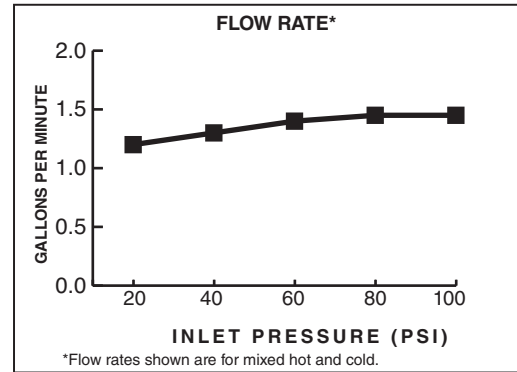

CODES AND STANDARDS

These products meet or exceed the following codes and standards:

- **ANSI A117.1**
- **ASME A112.18.1**
- **CSA B 125.1**
- **NSF 61/Section 9 and Annex G**

Product Number	Description	Finish Options	
		Polished Chrome	PVD Satin Nickel
		002	295
7385.000	Reliant 3 Single Control Centerset. Metal Lever Handle. Metal Speed Connect® pop-up drain.		
7385.003	Reliant 3 Single Control Centerset. Indexed (Red/Blue) Metal Lever Handle. Grid drain, less pop-up hole.		
7385.004	Reliant 3 Single Control Centerset. Indexed (Red/Blue) Metal Lever Handle. Less drain, less pop-up hole.		
7385.008	Reliant 3 Single Control Centerset. Indexed (Red/Blue) Metal Lever Handle. Metal Speed Connect® pop-up drain.		

Meets the American Disabilities Act Guidelines and **ANSI A117.1** Requirements for the physically challenged.

7385.000	7385.003	7385.004	7385.008
• Metal Lever Handle • Speed Connect® metal drain	• Indexed (Red/Blue) metal lever handle • Less drain, less pop-up hole	• Indexed (Red/Blue) metal lever handle • Less drain, less pop-up hole	• Indexed (Red/Blue) metal lever handle • Speed Connect® metal drain

Available Modifications*		Part Suffix	Part Suffix	Part Suffix	Part Suffix		
Drain Options		Less Pop-up Drain; With Hole and Pop-up Rod	__XPR	__	__	__XPR	
	Handle Options		Extra Long Handle	__LH	__LH	__LH	__LH
Flow Control Options		Vandal-Resistant 1.5gpm/5.7L/min. Aerator	__V15	__V15	__V15	__V15	
		Non-Aerated Laminar 1.5gpm/5.7L/min. Flow Outlet	__L15	__L15	__L15	__L15	
		Non-Aerated Vandal-Resistant 0.5gpm/1.9L/min. Spray	__V05	__V05	See 7385.050	__V05	
		2.2gpm/8.3L/min Aerator	__F22	__F22	__F22	__F22	

*Modified product models are NOT Water Sense certified.