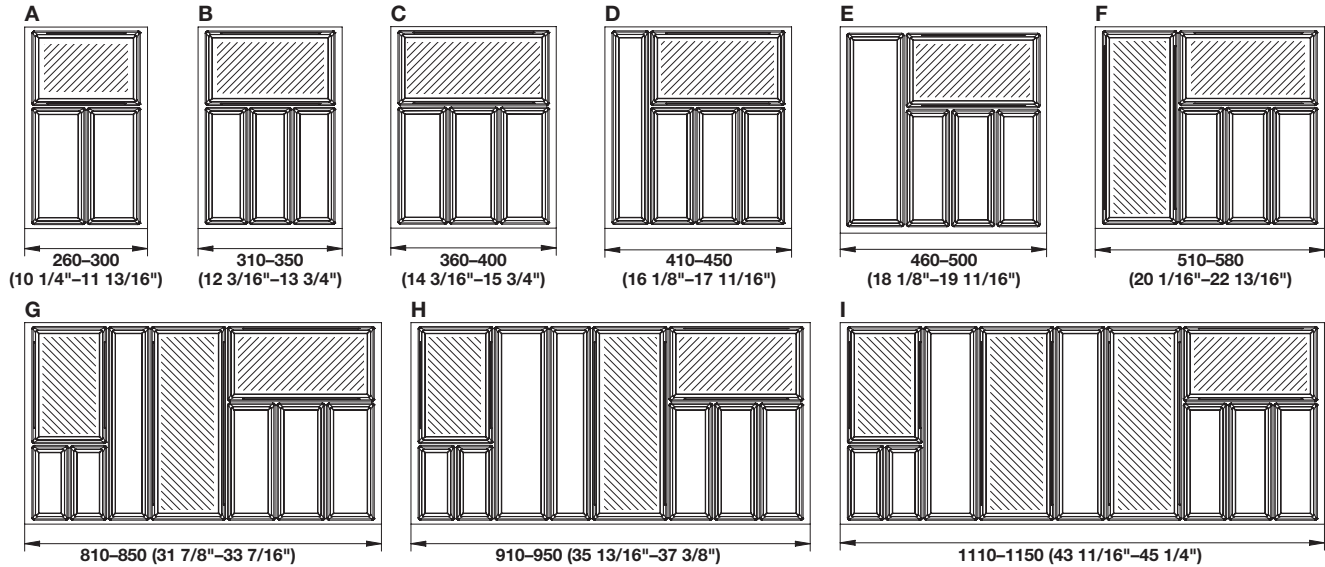

→ Tray for 533 mm (21") Deep Drawer

- > Trimmable depth A–D: 470–520 mm (18 1/2"–20 1/2")
- > Trimmable depth E–I: 470–510 mm (18 1/2"–20 1/16")

Size	Cabinet width (Face Frame)	Cabinet width (Frameless)	Trimmable width	slate gray	textured white
A	381 (15")	381 (15")	260–300 (10 1/4"–11 13/16")	556.55.361	556.55.761
B	450 (18")	–	310–350 (12 3/16"–13 3/4")	556.55.362	556.55.762
C	533 (21")	450 (18")	360–400 (14 3/16"–15 3/4")	556.55.363	556.55.763
D	–	533 (21")	410–450 (16 1/8"–17 11/16")	556.55.364	556.55.764
E	600 (24")	–	460–500 (18 1/8"–19 11/16")	556.55.365	556.55.765
F	686 (27")	600 (24")	510–580 (20 1/16"–22 13/16")	556.55.366	556.55.766
G	–	900 (36")	810–850 (31 7/8"–33 7/16")	556.55.369	556.55.769
H	1067 (42")	1067 (42")	910–950 (35 13/16"–37 3/8")	556.55.370	556.55.770
I	–	1219 (48")	1110–1150 (43 11/16"–45 1/4")	556.55.372	556.55.772

→ Tray for 550 mm (21 11/16") Deep Drawer

- > Trimmable depth: 520–540 mm (20 1/2"–21 1/4")

Size	Cabinet width (Face Frame)	Cabinet width (Frameless)	Trimmable width	slate gray	textured white
D	533 (21")	450 (18")	360–400 (14 3/16"–15 3/4")	556.55.383	556.55.783
F	686 (27")	600 (24")	510–580 (20 1/16"–22 13/16")	556.55.386	556.55.786
G	–	900 (36")	810–850 (31 7/8"–33 7/16")	556.55.389	556.55.789
H	1067 (42")	1067 (42")	910–950 (35 13/16"–37 3/8")	556.55.390	556.55.790
I	–	1219 (48")	1110–1150 (43 11/16"–45 1/4")	556.55.392	556.55.792

Dimensional data not binding. Dimensions in mm, inches are approximate. We reserve the right to alter specifications without notice.

Sky Cutlery Trays

- > W x D: 170.5 x 40 mm (6 11/16" x 1 5/8")
- > Material: Plastic

→ **Divider**

Color	Item No.
slate gray	556.55.399
textured white	556.55.799

Supplied With
 3 pcs.

Dimensional data not binding. Dimensions in mm, inches are approximate. We reserve the right to alter specifications without notice.