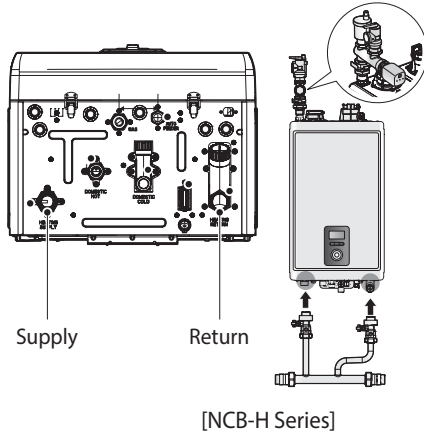

# NCB-H and NFC-H Series Primary Manifold Specification Sheet

## SUPPLY AND RETURN FITTING

Navien Combi-Boiler Connection Sizes

Description	Diameter
Gas Supply Inlet	3/4"
Auto Feeder Inlet (Make-up Water)	1/2"
Domestic Cold Water Inlet	3/4"
Domestic Hot Water Outlet	3/4"
Space Heating Return	1"
Space Heating Supply	1"

## INSTALLATION SAMPLE

Manifold Piping Setup with Accessories