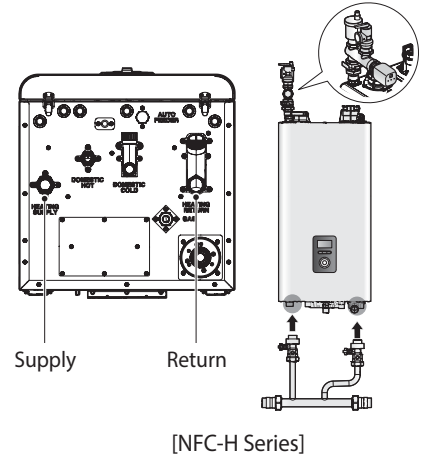

# NCB-H and NFC-H Series Primary Manifold Specification Sheet

## SUPPLY AND RETURN FITTING

Navien Combi-Boiler Connection Sizes

Description	Diameter
Gas Supply Inlet	3/4"
Auto Feeder Inlet (Make-up Water)	1/2"
Domestic Cold Water Inlet	3/4"
Domestic Hot Water Outlet	3/4"
Space Heating Return	1"
Space Heating Supply	1"

## INSTALLATION SAMPLE

Manifold Piping Setup with Accessories