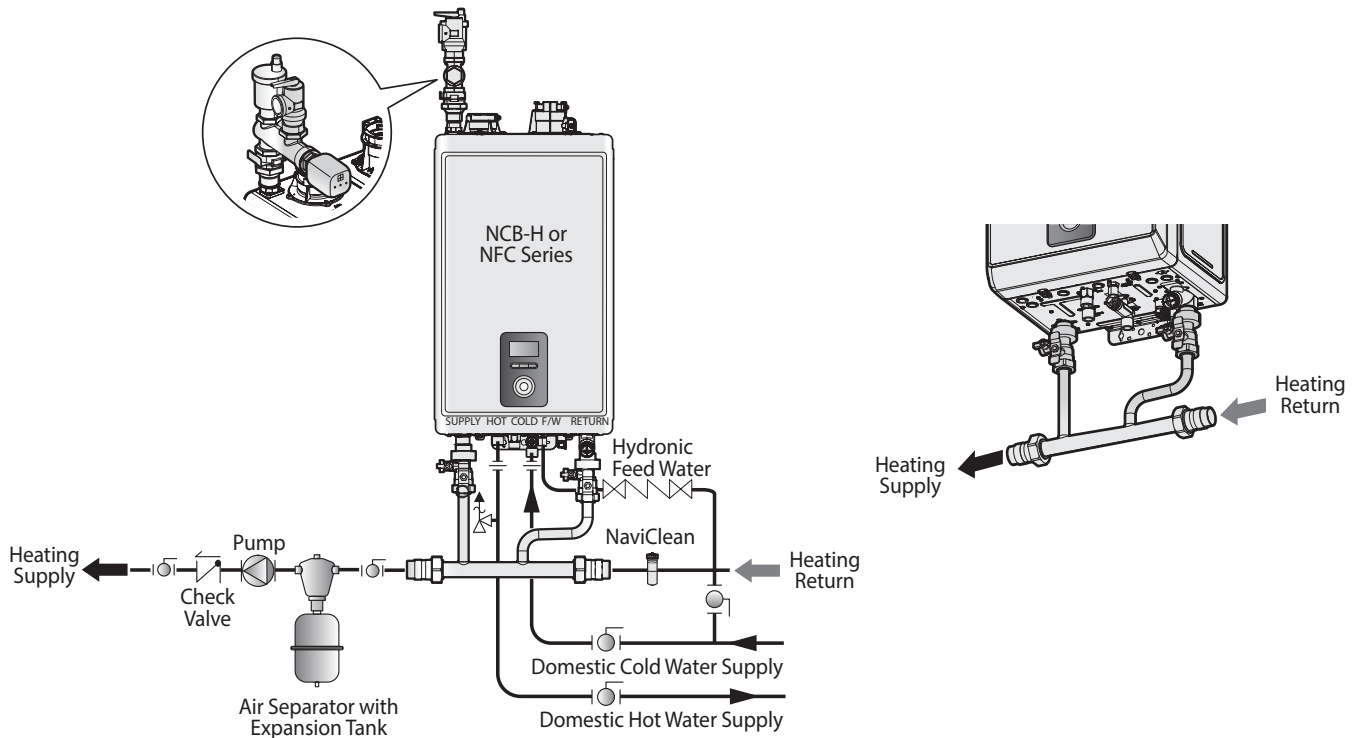

## SUPPLY AND RETURN FITTING

Navien Combi-Boiler Connection Sizes

Description	Diameter
Gas Supply Inlet	3/4"
Auto Feeder Inlet (Make-up Water)	1/2"
Domestic Cold Water Inlet	3/4"
Domestic Hot Water Outlet	3/4"
Space Heating Return	1"
Space Heating Supply	1"

## INSTALLATION SAMPLE

Manifold Piping Setup with Accessories