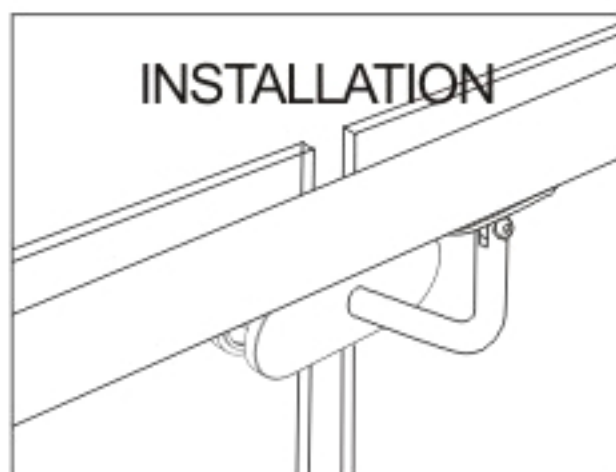

Raccord de 180° pour verre et support de main courante avec angle et hauteur ajustable

Arrondis

Modèle	Matériel	Épaisseur de verre
HRGCR6787180170	Al 316	10/12/12.76mm

*Joints pour 12mm inclus, autres épaisseurs vendus séparément