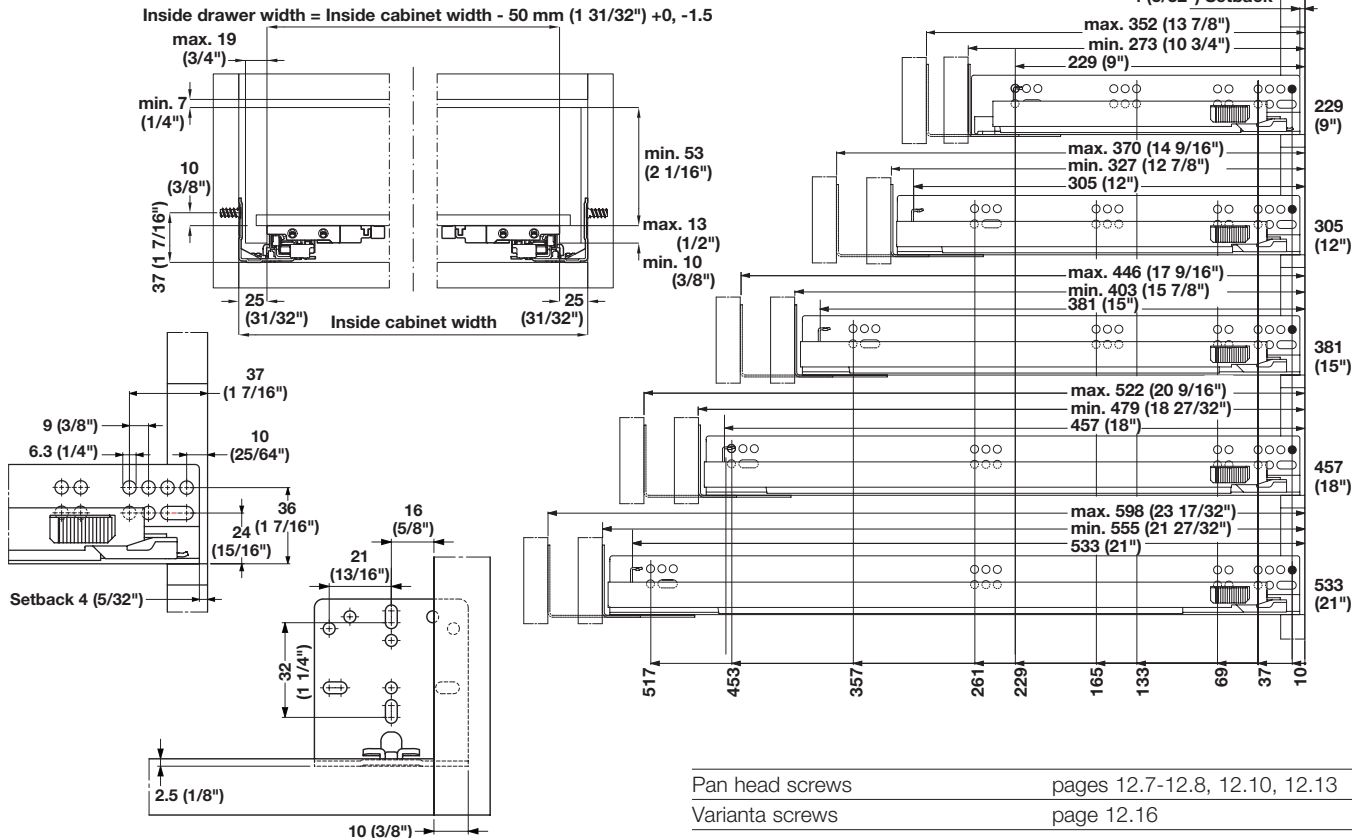

Grass Full Extension

→ **Dynapro 19**

- > Dynamic weight capacity: 45 kg (100 lbs.)
- > For 1219 mm (48") wide drawers
- > For 19 mm (3/4") drawer box
- > Face frame or frameless application
- > Integrated soft close liquid damping provides sleek, smooth closing
- > Clip features: Side to side, height, depth and tilt adjustment for perfect drawer alignment
 - Tool-less integrated height adjustment +3.5 mm (9/64")
 - Tool-less adjustment adapter for side adjustment ±1.5 mm (1/16") and depth adjustment +3 mm (1/8")
- > Fully synchronized runner for the ultimate in smooth silent operation
- > Continuous self-locking of drawer when pushed onto the drawer
- > 3-D version* adds tilt adjustment +4 mm (5/32")
- > Meets or exceeds BHMA Grade 1 testing requirements
- > Material: Steel; Finish: zinc-plated

soft&silent)))

Note

Requires R/L front locking device; 3-D version also requires R/L rear adjustment adapter, see pages **8.69-8.70**.

Drawer length	Min. installation depth	Max. installation depth	2-D	*3-D
229 (9")	273 (10 3/4")	352 (13 7/8")	433.19.524	433.19.525
305 (12")	327 (12 7/8")	370 (14 9/16")	433.19.532	433.19.533
381 (15")	403 (15 7/8")	446 (17 9/16")	433.19.540	433.19.541
457 (18")	479 (18 27/32")	522 (20 9/16")	433.19.547	433.19.548
533 (21")	555 (21 27/32")	598 (23 17/32")	433.19.555	433.19.556

Drawer Slides

8

Dimensional data not binding. Dimensions in mm, inches are approximate. We reserve the right to alter specifications without notice.