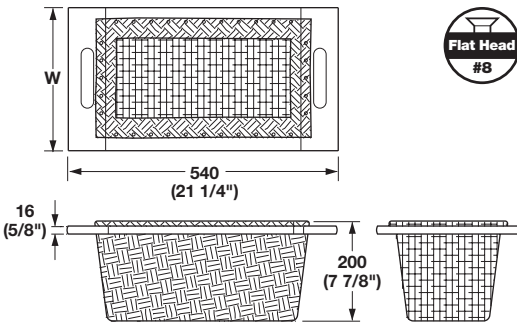

Wicker Baskets

- > For framed or frameless 305 mm (15") or 381 mm (18") cabinets
- > Install in or between two cabinets
- > Baskets are woven over solid beech frames which slide on runners (sold separately)
- > For installation, calculate frame width less 6 mm (1/4") for ease of use of runners

Note

Custom sizes available with minimum order of 200 pcs.

For 305 mm (15") framed cabinets:
Basket 540.55.001; Runner 540.55.992

For 381 mm (18") framed cabinets:
Basket 540.55.002; Runner 540.55.992

For 305 mm (15") frameless cabinets:
Basket 540.55.001; Runner 540.55.991

For 381 mm (18") frameless cabinets:
Basket 540.55.002; Runner 540.55.991

→ Baskets

- > With beech frame
- > Two handles drilled into frame
- > D x H: 540 x 200 mm (21 1/4" x 7 7/8")
- > Material: Basket: Wicker, natural, dipped; Frame: Beech, lacquered

| Width | Item No. |
|----------------|------------|
| 287 (11 5/16") | 540.55.001 |
| 363 (14 5/16") | 540.55.002 |

→ Runners

- > For wicker baskets
- > Material: Beech, lacquered

| A | B | Item No. |
|-------------|-------------|------------|
| 34 (1 3/8") | 25 (1") | 540.55.991 |
| 40 (1 5/8") | 31 (1 1/4") | 540.55.992 |