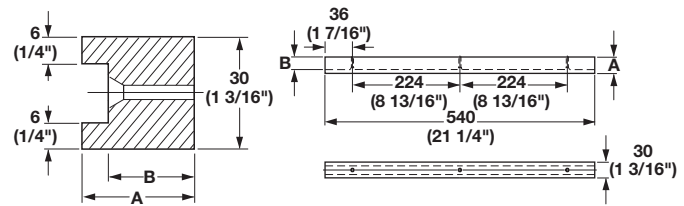

For 381 mm (18") frameless cabinets:
Basket 540.55.002; Runner 540.55.991

→ Baskets

- > With beech frame
- > Two handles drilled into frame
- > D x H: 540 x 200 mm (21 1/4" x 7 7/8")
- > Material: Basket: Wicker, natural, dipped; Frame: Beech, lacquered

| Width | Item No. |
|----------------|------------|
| 287 (11 5/16") | 540.55.001 |
| 363 (14 5/16") | 540.55.002 |

→ Runners

- > For wicker baskets
- > Material: Beech, lacquered

| A | B | Item No. |
|-------------|-------------|------------|
| 34 (1 3/8") | 25 (1") | 540.55.991 |
| 40 (1 5/8") | 31 (1 1/4") | 540.55.992 |

Flat head screws

pages 12.7–12.8, 12.10, 12.13

Dimensional data not binding. Dimensions in mm, inches are approximate. We reserve the right to alter specifications without notice.