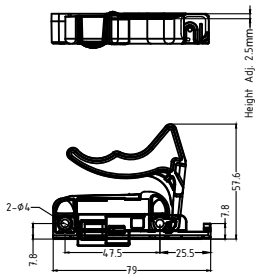

LH

RH

			FRONT LOCKING DEVICE F/718	 RICHELIEU HARDWARE	
		Item	# 718002: RIGHT # 718003: LEFT		Qty
2018.11.08	Initial release			L+R	
Date	Revision	Date	2018.09.21	