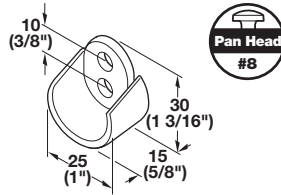

→ **Wardrobe Tube Support**

- > For mounting on the side panel
- > Material: Plastic

Color	Item No.
black	803.03.300