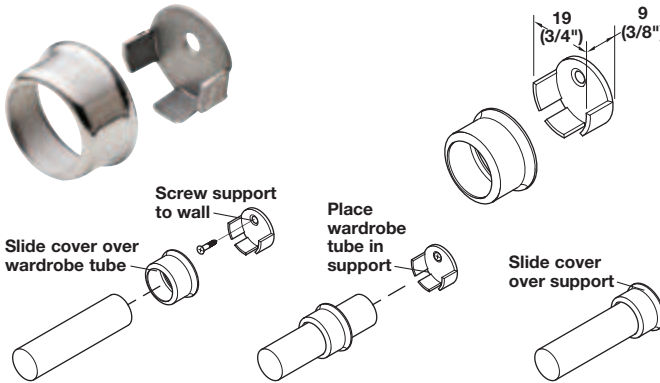

**Tubes and Supports**

→ **Wardrobe Tube**

4

Home and Closet Organization

- > Round, welded
- > Add 0.5 mm for PVC coating\*
- > Ø: 19 mm (3/4")
- > Length: 2500 mm (98 7/16")
- > Material: Steel, electro-plated or Plastic, PVC

Finish	Item No.
chrome-plated	801.23.200
black PVC	801.23.300

**Supplied With**  
10 pcs.

→ **Wardrobe Tube Support**

- > For mounting on the side panel
- > Material: Plastic

Color	Item No.
black	803.03.300

→ **Wardrobe Tube Support**

- > Two-piece
- > For mounting on the side panel
- > Material: Steel, electro-plated

Finish	Item No.
chrome-plated	803.52.200

**KV Wardrobe Tubes**

→ 750 1 Series

- > Round
- > Heavy duty
- > Commercial grade
- > Wall thickness: 2 mm
- > Ø: 27 mm (1 1/16")
- > Material: Steel; Finish: chrome

Length	Item No.
8'	801.56.235
12'	801.56.239

**Supplied With**  
6 pcs.

→ Supports

- > For Ø27 mm (1 1/16") tubes
- > Two screw holes on 51 mm (2") center to center
- > Material: Zinc; Finish: chrome

Version	Mfg. No.	Item No.
Fully enclosed	KV 734	803.60.200
Half enclosed	KV 735	803.60.210