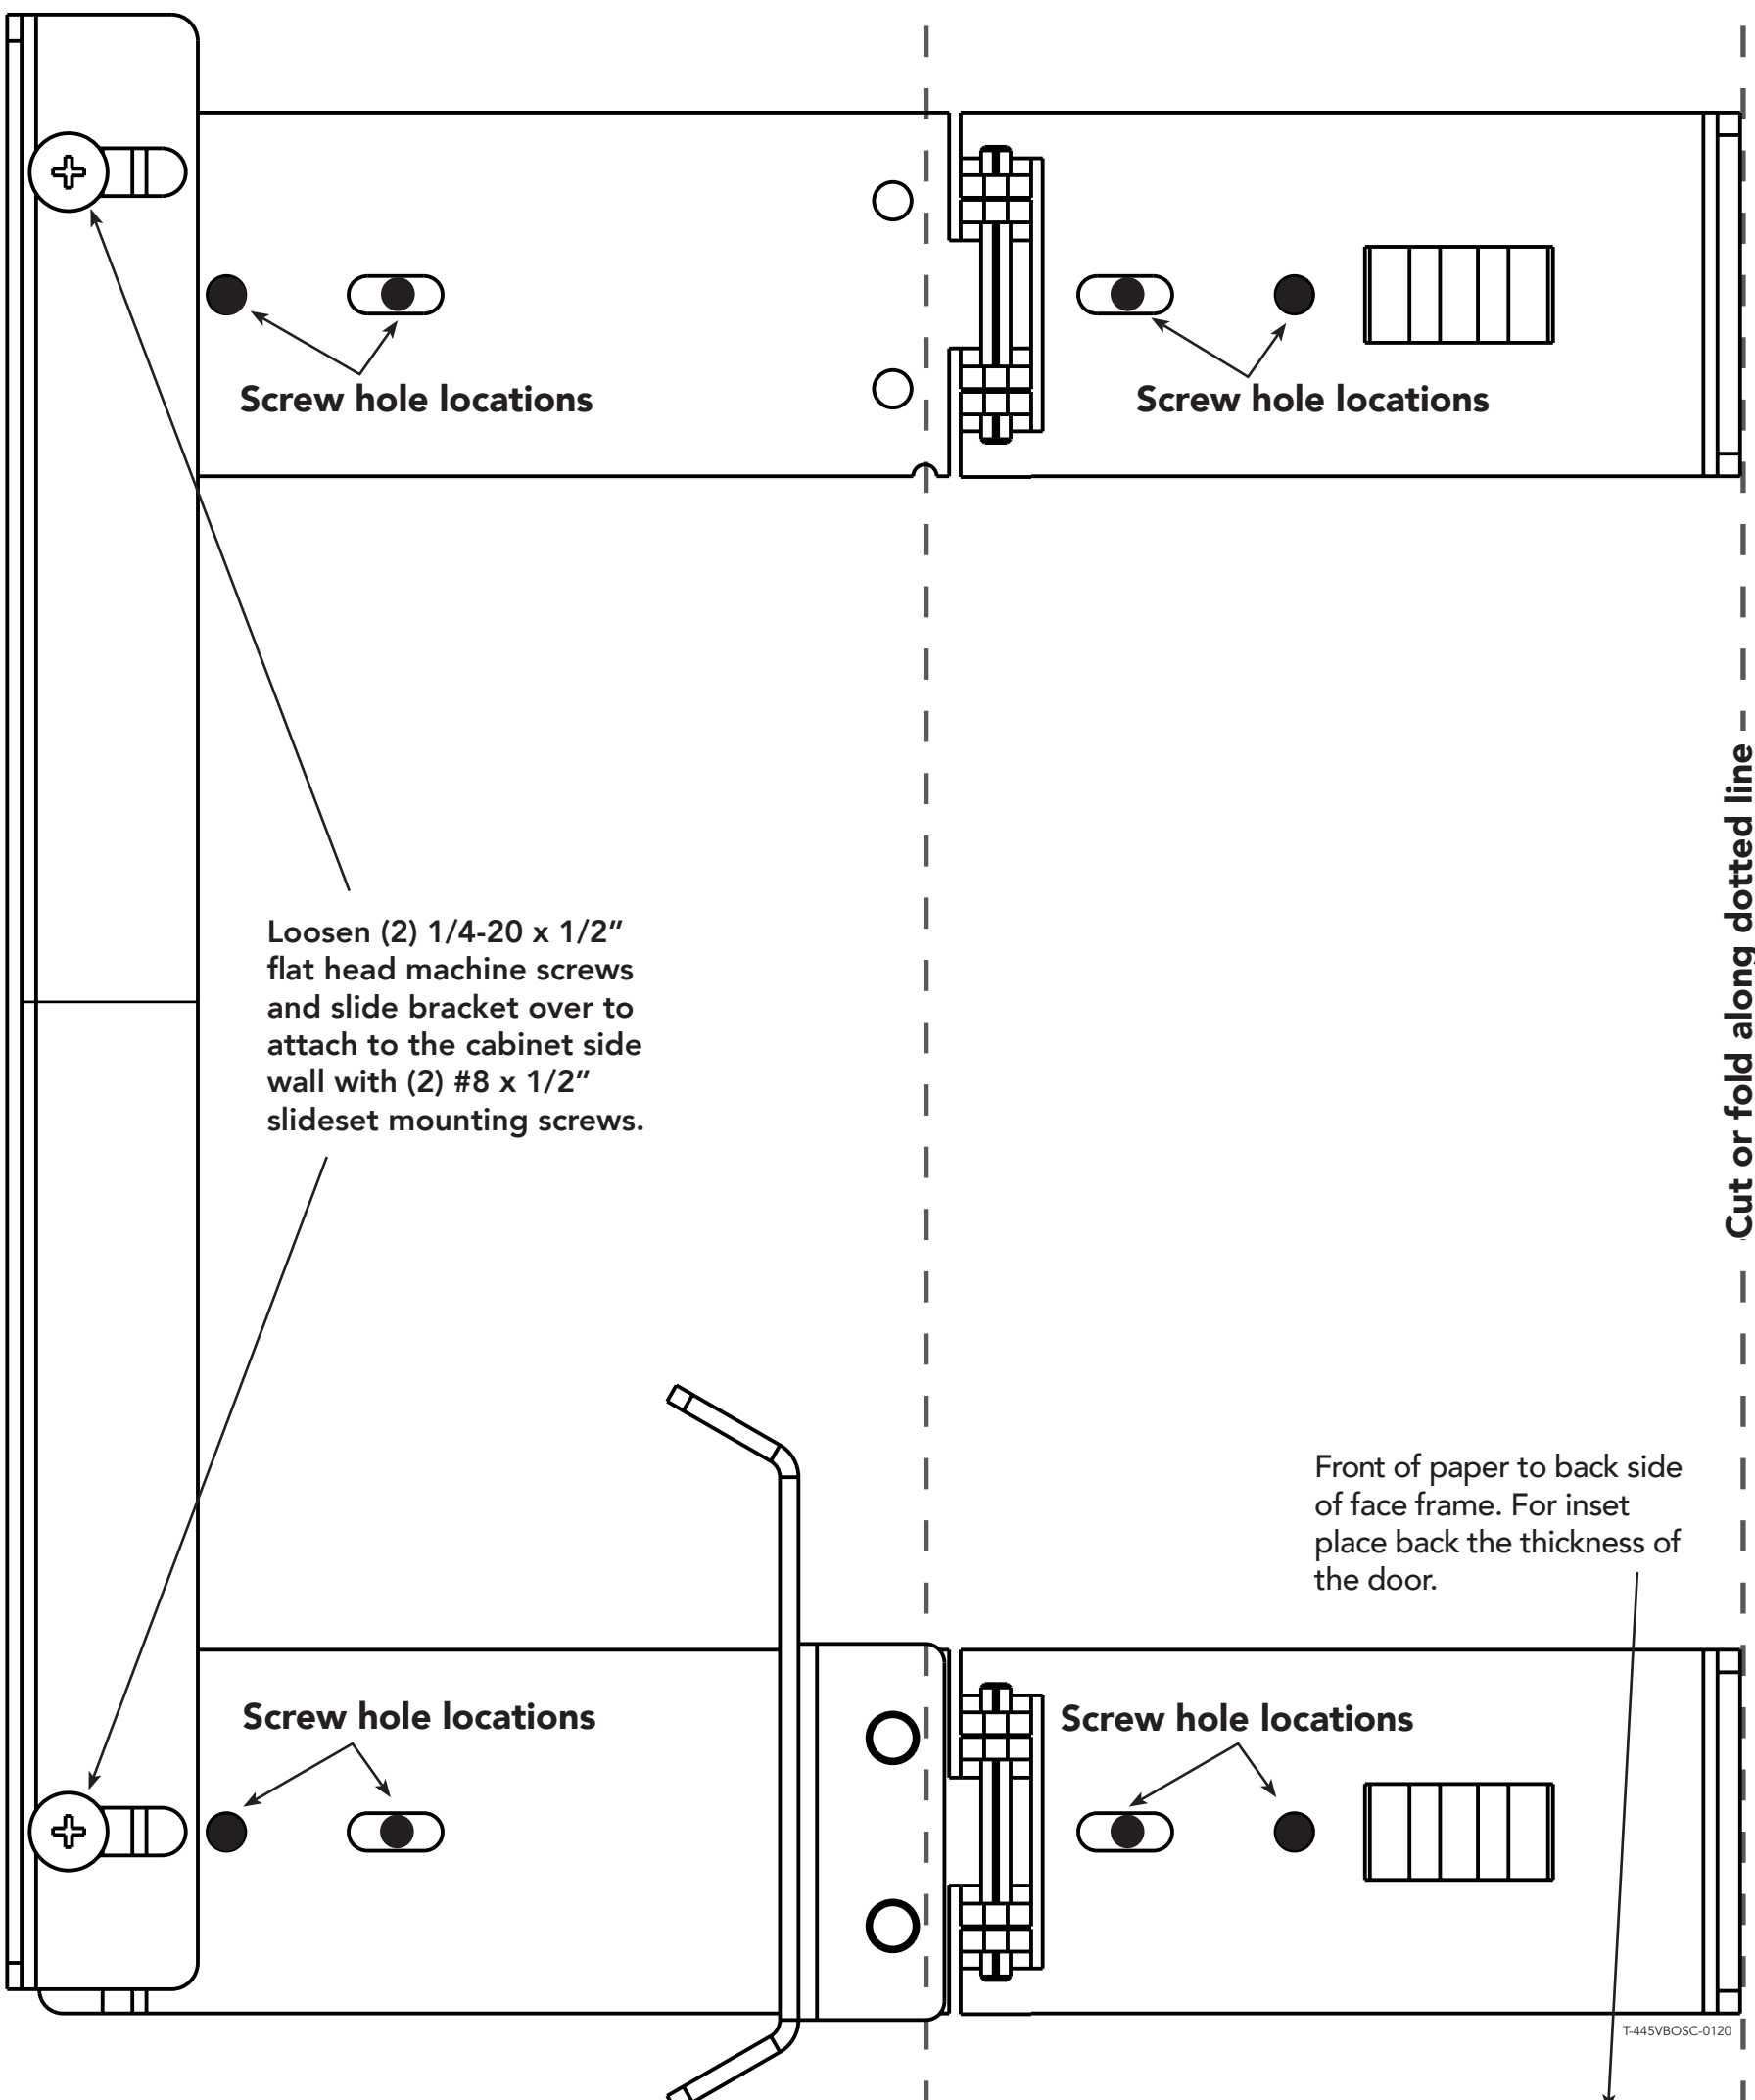

GROOMING ORGANIZER

Use the template to install the slide set into the cabinet.

Reference Scale 0" ————— 7"

Center Line of Cabinet Opening

Screw hole locations

Screw hole locations

Loosen (2) 1/4-20 x 1/2" flat head machine screws and slide bracket over to attach to the cabinet side wall with (2) #8 x 1/2" slideset mounting screws.

Screw hole locations

Screw hole locations

Front of paper to back side of face frame. For inset place back the thickness of the door.

Cut or fold along dotted line

ORGANIZADOR GROOMING ORGANISATEUR DE TOILETTE

Escala de referencia
Échelle de référence

Línea central de la abertura del gabinete
Ligne centrale de l'ouverture de l'armoire

Utilice la plantilla para instalar el juego de correderas en el gabinete.

Utilisez le modèle pour installer le jeu de compartiments dans l'armoire.