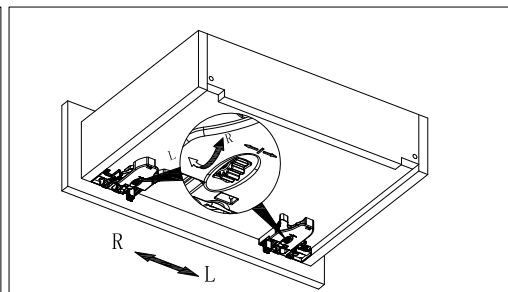

## Drawer Back Drilling & Notching

## Rear Bracket Mounting

Item Code	825305	825381	825457	825533
Slides Nominal Length (NL)	12"	15"	18"	21"
Drawer Length (SKL)	305	381	457	533
Min. Inside Cabinet Length (LT min)	340	416	494	568
Max. Inside Cabinet Length (LT max)	360	436	514	588

## Drawer Adjustment

Height adjustment 0~+3mm.

Side adjustment ±1.5mm.

Depth adjustment 0~+3mm.

\* Side adjustment ±1.5mm, provided that the drawer size is within tolerance.