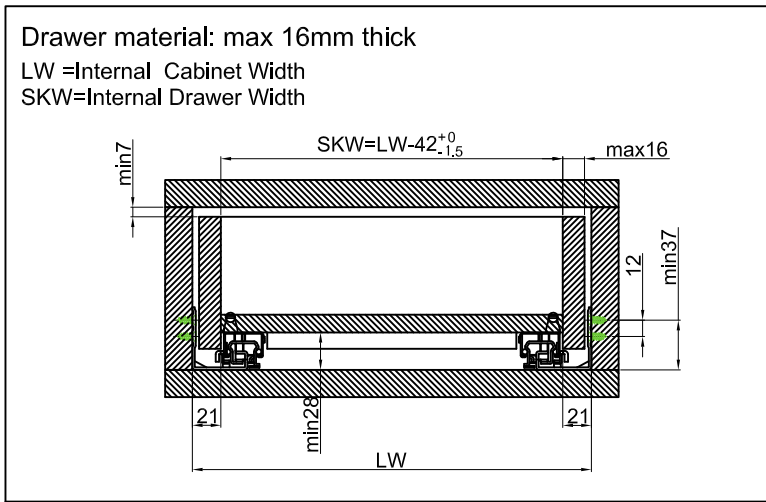

# Drawer Dimensions(mm)

## Drawer Width

## Rear Bracket Mounting

Item Code	825305	825381	825457	825533
Slides Nominal Length (NL)	12"	15"	18"	21"
Drawer Length (SKL)	305	381	457	533
Min. Inside Cabinet Length (LT min)	340	416	494	568
Max. Inside Cabinet Length (LT max)	360	436	514	588

## Drawer Adjustment

Height adjustment 0~+3mm.

Side adjustment ±1.5mm.

Depth adjustment 0~+3mm.

\* Side adjustment ±1.5mm, provided that the drawer size is within tolerance.