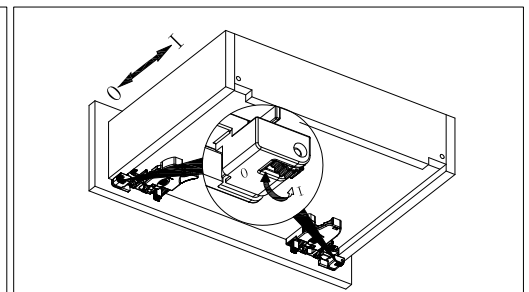

## Drawer Back Drilling & Notching

## Rear Bracket Mounting

Item Code	825305	825381	825457	825533
Slides Nominal Length (NL)	12"	15"	18"	21"
Drawer Length (SKL)	305	381	457	533
Min. Inside Cabinet Length (LT min)	340	416	494	568
Max. Inside Cabinet Length (LT max)	360	436	514	588

## Drawer Adjustment

Height adjustment 0~+3mm.

Side adjustment ±1.5mm.

Depth adjustment 0~+3mm.

\* Side adjustment ±1.5mm, provided that the drawer size is within tolerance.