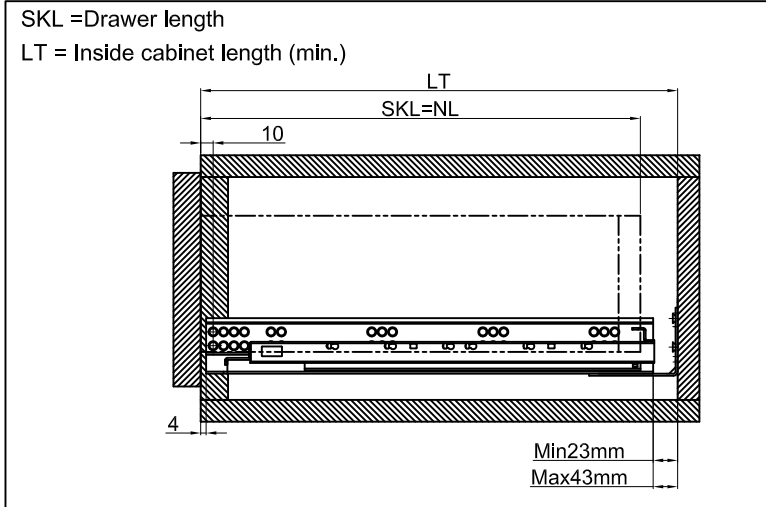

Drawer vs. Cabinet Depth