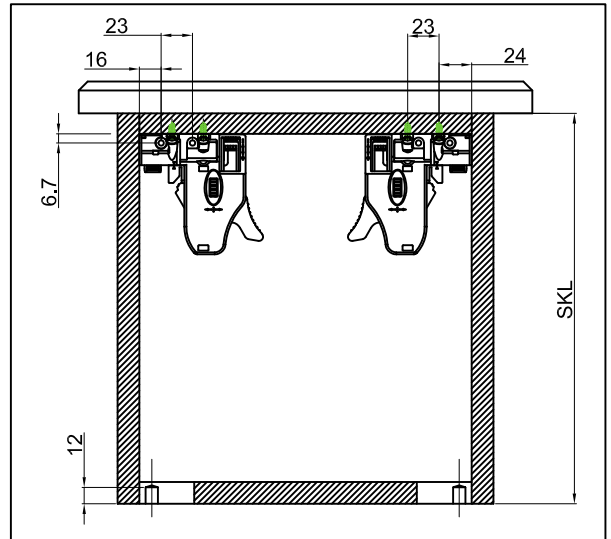

Locking Device Mounting