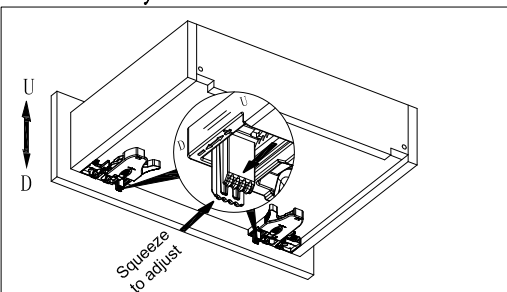

## Drawer Back Drilling & Notching

## Rear Bracket Mounting

Item Code	825305	825381	825457	825533
Slides Nominal Length (NL)	12"	15"	18"	21"
Drawer Length (SKL)	305	381	457	533
Min. Inside Cabinet Length (LT min)	340	416	494	568
Max. Inside Cabinet Length (LT max)	360	436	514	588

## Drawer Adjustment

Height adjustment 0~+3mm.

Side adjustment ±1.5mm.

Depth adjustment 0~+3mm.

\* Side adjustment ±1.5mm, provided that the drawer size is within tolerance.