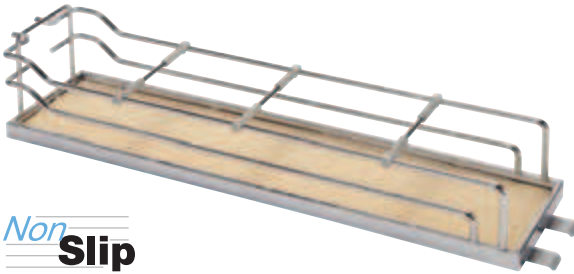

Base Pull-Out II

- > With soft close
- > For overlay and inset doors
- > Height adjustable frame mounts behind full door
- > Trays are height adjustable
- > Top/bottom mounting with full extension frames provide full access
- > Weight capacity: 27 kg (60 lbs.)

Supplied With Slides, Front brackets

Note Order wide bottom door bracket separately.

→ Short Frame

- > For use in under drawer and reduced height applications
- > 4 tray positions
- > W x D: 95 x 543 mm (3 3/4" x 22 1/2")
- > Installed height (A): 508–711 mm (20"–28")
- > Material: Steel, powder-coated

Finish	Item No.
champagne	545.09.890
silver	545.09.990

Supplied With Slides, Front brackets

Note Used to replace standard bottom bracket only. Order 1 pc. per unit.

Dimensional data not binding. Dimensions in mm, inches are approximate. We reserve the right to alter specifications without notice.

Base Pull-Out II Trays

- > Height: 105 mm (4 1/8")
- > Material: Melamine; Surround: Steel, powder-coated

→ **Arena Plus Tray Set**

Non Slip

Dimensional data not binding. Dimensions in mm, inches are approximate. We reserve the right to alter specifications without notice.