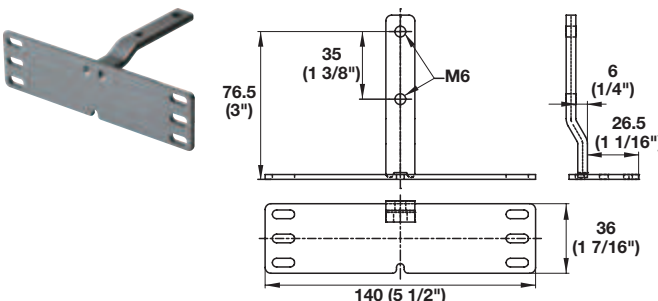

soft&silent)))

→ Frame

- > 5 tray positions
- > W x D: 95 x 543 mm (3 3/4" x 22 1/2")
- > Installed height (A): 670–812 mm (26 3/8"–32")
- > Material: Steel, powder-coated

Finish	Item No.
champagne	546.62.826
silver	546.62.926

Supplied With Slides, Front brackets

Note Order wide bottom door bracket separately.

→ Short Frame

- > For use in under drawer and reduced height applications
- > 4 tray positions
- > W x D: 95 x 543 mm (3 3/4" x 22 1/2")
- > Installed height (A): 508–711 mm (20"–28")
- > Material: Steel, powder-coated

Finish	Item No.
champagne	546.62.835
silver	546.62.935

Supplied With Slides, Front brackets

Note Order wide bottom door bracket separately.

→ Wide Bottom Door Bracket, optional

- > W x H: 140 x 36 mm (5 1/2" x 1 7/16")
- > Material: Steel

Base Pull-Out II Trays

- > Height: 105 mm (4 1/8")
- > Material: Melamine; Surround: Steel, powder-coated

→ **Arena Plus Tray Set**

Non Slip

Dimensional data not binding. Dimensions in mm, inches are approximate. We reserve the right to alter specifications without notice.