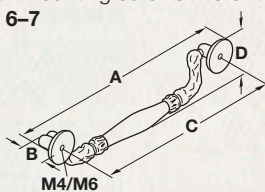

Artisan

BY HÄFELE

	Finish	Material	A	B	C	D	Item No.
1	antique brass	Zinc	32	30	16	–	125.86.101
2	antique brass	Zinc	48	37	19	–	125.86.102
3	oil-rubbed bronze	Zinc	32	30	16	–	125.86.303
4	oil-rubbed bronze	Zinc	48	37	19	–	125.86.304
5	oil-rubbed bronze	Zinc	108	30	96	11	125.87.334
6	oil-rubbed bronze	Zinc	150	18	128	45	125.87.354
7	antique brass	Zinc	150	18	128	45	125.87.152
8	antique brass	Zinc	225	55	8"	124	125.87.102
9	antique brass	Zinc	148	38	128	16	125.87.101
10	antique brass	Zinc	108	30	96	11	125.87.132
11	antique brass	Zinc	88	30	3"	11	125.87.131

Note
Supplied with mounting screws. Refer to page 214 for matching appliance pulls.

Artisan

BY HÄFELE

	Finish	Material	A	B	C	D	Item No.
1	oil-rubbed bronze	Zinc	88	30	3"	11	125.87.333
2	oil-rubbed bronze	Zinc	148	38	128	16	125.87.305
3	oil-rubbed bronze	Zinc	225	55	8"	24	125.87.306
4	pewter	Zinc	225	55	8"	24	125.87.902
5	pewter	Zinc	148	38	128	16	125.87.901
6	pewter	Zinc	150	18	128	45	125.87.952
7	pewter	Zinc	108	30	96	11	125.87.932
8	pewter	Zinc	88	30	3"	11	125.87.931
9	pewter	Zinc	32	30	16	-	125.86.901
10	pewter	Zinc	48	37	19	-	125.86.902

Note
Supplied with mounting screws. Refer to page 214 for matching appliance pulls.

Dimensions in mm unless otherwise noted.