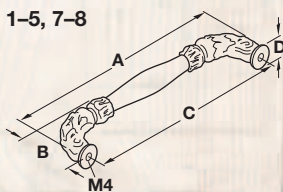

Artisan

BY HÄFELE

	Finish	Material	A	B	C	D	Item No.
1	antique brass	Zinc	32	30	16	–	125.86.101
2	antique brass	Zinc	48	37	19	–	125.86.102
3	oil-rubbed bronze	Zinc	32	30	16	–	125.86.303
4	oil-rubbed bronze	Zinc	48	37	19	–	125.86.304
5	oil-rubbed bronze	Zinc	108	30	96	11	125.87.334
6	oil-rubbed bronze	Zinc	150	18	128	45	125.87.354
7	antique brass	Zinc	150	18	128	45	125.87.152
8	antique brass	Zinc	225	55	8"	124	125.87.102
9	antique brass	Zinc	148	38	128	16	125.87.101
10	antique brass	Zinc	108	30	96	11	125.87.132
11	antique brass	Zinc	88	30	3"	11	125.87.131

Note
Supplied with mounting screws. Refer to page 214 for matching appliance pulls.

Artisan

BY HÄFELE

	Finish	Material	A	B	C	D	Item No.
1	oil-rubbed bronze	Zinc	88	30	3"	11	125.87.333
2	oil-rubbed bronze	Zinc	148	38	128	16	125.87.305
3	oil-rubbed bronze	Zinc	225	55	8"	24	125.87.306
4	pewter	Zinc	225	55	8"	24	125.87.902
5	pewter	Zinc	148	38	128	16	125.87.901
6	pewter	Zinc	150	18	128	45	125.87.952
7	pewter	Zinc	108	30	96	11	125.87.932
8	pewter	Zinc	88	30	3"	11	125.87.931
9	pewter	Zinc	32	30	16	-	125.86.901
10	pewter	Zinc	48	37	19	-	125.86.902

Note
Supplied with mounting screws. Refer to page 214 for matching appliance pulls.

Dimensions in mm unless otherwise noted.