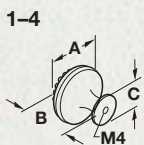

Artisan

BY HÄFELE

	Finish	Material	A	B	C	D	Item No.
1	antique brass	Zinc	32	30	16	–	125.86.101
2	antique brass	Zinc	48	37	19	–	125.86.102
3	oil-rubbed bronze	Zinc	32	30	16	–	125.86.303
4	oil-rubbed bronze	Zinc	48	37	19	–	125.86.304
5	oil-rubbed bronze	Zinc	108	30	96	11	125.87.334
6	oil-rubbed bronze	Zinc	150	18	128	45	125.87.354
7	antique brass	Zinc	150	18	128	45	125.87.152
8	antique brass	Zinc	225	55	8"	124	125.87.102
9	antique brass	Zinc	148	38	128	16	125.87.101
10	antique brass	Zinc	108	30	96	11	125.87.132
11	antique brass	Zinc	88	30	3"	11	125.87.131

Note
Supplied with mounting screws. Refer to page 214 for matching appliance pulls.

Artisan

BY HÄFELE

	Finish	Material	A	B	C	D	Item No.
1	oil-rubbed bronze	Zinc	88	30	3"	11	125.87.333
2	oil-rubbed bronze	Zinc	148	38	128	16	125.87.305
3	oil-rubbed bronze	Zinc	225	55	8"	24	125.87.306
4	pewter	Zinc	225	55	8"	24	125.87.902
5	pewter	Zinc	148	38	128	16	125.87.901
6	pewter	Zinc	150	18	128	45	125.87.952
7	pewter	Zinc	108	30	96	11	125.87.932
8	pewter	Zinc	88	30	3"	11	125.87.931
9	pewter	Zinc	32	30	16	-	125.86.901
10	pewter	Zinc	48	37	19	-	125.86.902

Note
Supplied with mounting screws. Refer to page 214 for matching appliance pulls.

Dimensions in mm unless otherwise noted.