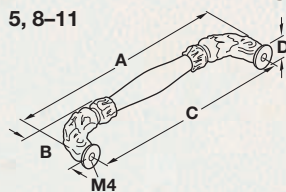

Artisan

BY HÄFELE

	Finish	Material	A	B	C	D	Item No.
1	antique brass	Zinc	32	30	16	–	125.86.101
2	antique brass	Zinc	48	37	19	–	125.86.102
3	oil-rubbed bronze	Zinc	32	30	16	–	125.86.303
4	oil-rubbed bronze	Zinc	48	37	19	–	125.86.304
5	oil-rubbed bronze	Zinc	108	30	96	11	125.87.334
6	oil-rubbed bronze	Zinc	150	18	128	45	125.87.354
7	antique brass	Zinc	150	18	128	45	125.87.152
8	antique brass	Zinc	225	55	8"	124	125.87.102
9	antique brass	Zinc	148	38	128	16	125.87.101
10	antique brass	Zinc	108	30	96	11	125.87.132
11	antique brass	Zinc	88	30	3"	11	125.87.131

Note
Supplied with mounting screws. Refer to page 214 for matching appliance pulls.

Artisan

BY HÄFELE

	Finish	Material	A	B	C	D	Item No.
1	oil-rubbed bronze	Zinc	88	30	3"	11	125.87.333
2	oil-rubbed bronze	Zinc	148	38	128	16	125.87.305
3	oil-rubbed bronze	Zinc	225	55	8"	24	125.87.306
4	pewter	Zinc	225	55	8"	24	125.87.902
5	pewter	Zinc	148	38	128	16	125.87.901
6	pewter	Zinc	150	18	128	45	125.87.952
7	pewter	Zinc	108	30	96	11	125.87.932
8	pewter	Zinc	88	30	3"	11	125.87.931
9	pewter	Zinc	32	30	16	-	125.86.901
10	pewter	Zinc	48	37	19	-	125.86.902

Note
Supplied with mounting screws. Refer to page 214 for matching appliance pulls.

Dimensions in mm unless otherwise noted.