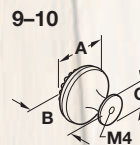

Artisan

BY HÄFELE

	Finish	Material	A	B	C	D	Item No.
1	antique brass	Zinc	32	30	16	–	125.86.101
2	antique brass	Zinc	48	37	19	–	125.86.102
3	oil-rubbed bronze	Zinc	32	30	16	–	125.86.303
4	oil-rubbed bronze	Zinc	48	37	19	–	125.86.304
5	oil-rubbed bronze	Zinc	108	30	96	11	125.87.334
6	oil-rubbed bronze	Zinc	150	18	128	45	125.87.354
7	antique brass	Zinc	150	18	128	45	125.87.152
8	antique brass	Zinc	225	55	8"	124	125.87.102
9	antique brass	Zinc	148	38	128	16	125.87.101
10	antique brass	Zinc	108	30	96	11	125.87.132
11	antique brass	Zinc	88	30	3"	11	125.87.131

Note
Supplied with mounting screws. Refer to page 214 for matching appliance pulls.

Artisan

BY HÄFELE

	Finish	Material	A	B	C	D	Item No.
1	oil-rubbed bronze	Zinc	88	30	3"	11	125.87.333
2	oil-rubbed bronze	Zinc	148	38	128	16	125.87.305
3	oil-rubbed bronze	Zinc	225	55	8"	24	125.87.306
4	pewter	Zinc	225	55	8"	24	125.87.902
5	pewter	Zinc	148	38	128	16	125.87.901
6	pewter	Zinc	150	18	128	45	125.87.952
7	pewter	Zinc	108	30	96	11	125.87.932
8	pewter	Zinc	88	30	3"	11	125.87.931
9	pewter	Zinc	32	30	16	-	125.86.901
10	pewter	Zinc	48	37	19	-	125.86.902

Note
Supplied with mounting screws. Refer to page 214 for matching appliance pulls.

Dimensions in mm unless otherwise noted.