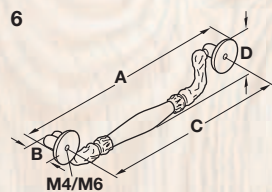

Artisan

BY HÄFELE

	Finish	Material	A	B	C	D	Item No.
1	antique brass	Zinc	32	30	16	–	125.86.101
2	antique brass	Zinc	48	37	19	–	125.86.102
3	oil-rubbed bronze	Zinc	32	30	16	–	125.86.303
4	oil-rubbed bronze	Zinc	48	37	19	–	125.86.304
5	oil-rubbed bronze	Zinc	108	30	96	11	125.87.334
6	oil-rubbed bronze	Zinc	150	18	128	45	125.87.354
7	antique brass	Zinc	150	18	128	45	125.87.152
8	antique brass	Zinc	225	55	8"	124	125.87.102
9	antique brass	Zinc	148	38	128	16	125.87.101
10	antique brass	Zinc	108	30	96	11	125.87.132
11	antique brass	Zinc	88	30	3"	11	125.87.131

Note
Supplied with mounting screws. Refer to page 214 for matching appliance pulls.

Artisan

BY HÄFELE

	Finish	Material	A	B	C	D	Item No.
1	oil-rubbed bronze	Zinc	88	30	3"	11	125.87.333
2	oil-rubbed bronze	Zinc	148	38	128	16	125.87.305
3	oil-rubbed bronze	Zinc	225	55	8"	24	125.87.306
4	pewter	Zinc	225	55	8"	24	125.87.902
5	pewter	Zinc	148	38	128	16	125.87.901
6	pewter	Zinc	150	18	128	45	125.87.952
7	pewter	Zinc	108	30	96	11	125.87.932
8	pewter	Zinc	88	30	3"	11	125.87.931
9	pewter	Zinc	32	30	16	-	125.86.901
10	pewter	Zinc	48	37	19	-	125.86.902

Note
Supplied with mounting screws. Refer to page 214 for matching appliance pulls.

Dimensions in mm unless otherwise noted.