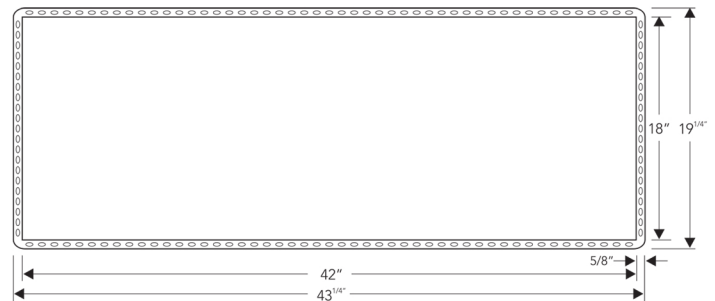

Neelnox

Y I S H E L F Specifications

FEATURES

- Premium 304 Grade Stainless Steel
- Undermount Profile
- Equipped with SoundDefy™ noise concealing technology
- Sloped bottom ensures proper drainage of water.
- Y I B O N D adhesive included to tile the back of the shelf as per client's preference.
- No installation hardware required.

Model	Finish	Profile	Size(Inner)	Size(Outer)	Rim	Depth	Bottom Slope
Y-30B	Brushed	Undermount	42 x 18 inches 1067 x 457 mm	43 ^{1/4} x 19 ^{1/4} inches 1097 x 487 mm	5/8 inches 15 mm	3 ^{3/4} inches 95 mm	3/16 inches 5 mm
Y-30P	Polished						
Y-30 WHT	White						
Y-30 BLK	Black						
Y-30 ORB	Oil Rubbed Bronze						
Y-30 LGR	Lime Green						
Y-30 ORNG	Orange						