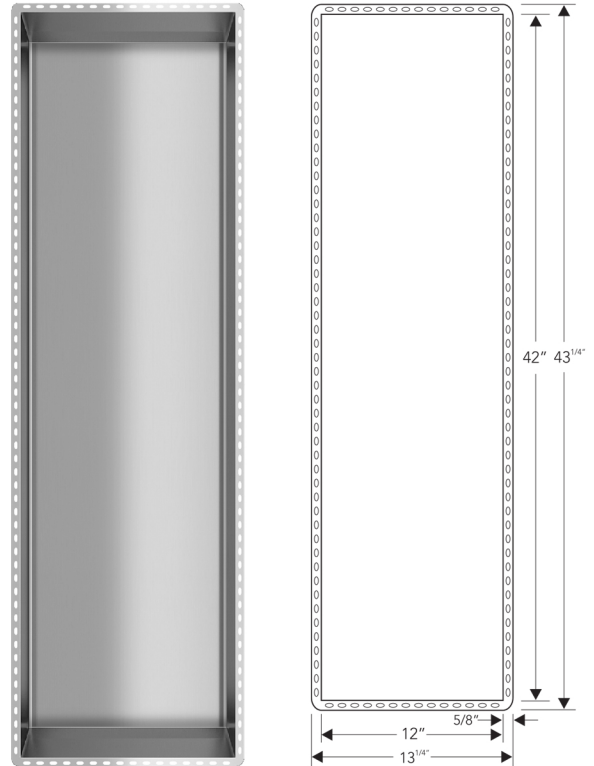

Neelnox

Y I S H E L F Specifications

FEATURES

- Premium 304 Grade Stainless Steel
- Undermount Profile
- Equipped with SoundDefy™ noise concealing technology
- Sloped bottom ensures proper drainage of water.
- Y I B O N D adhesive included to tile the back of the shelf as per client's preference.
- No installation hardware required.

Model	Finish	Profile	Size(Inner)	Size(Outer)	Rim	Depth	Bottom Slope
Y-28B	Brushed	Undermount	12 x 42 inches 305 x 1067 mm	13 ^{1/4} x 43 ^{1/4} inches 335 x 1097 mm	5/8 inches 15 mm	3 ^{3/4} inches 95 mm	3/16 inches 5 mm
Y-28P	Polished						
Y-28 WHT	White						
Y-28 BLK	Black						
Y-28 ORB	Oil Rubbed Bronze						
Y-28 LGR	Lime Green						
Y-28 ORNG	Orange						