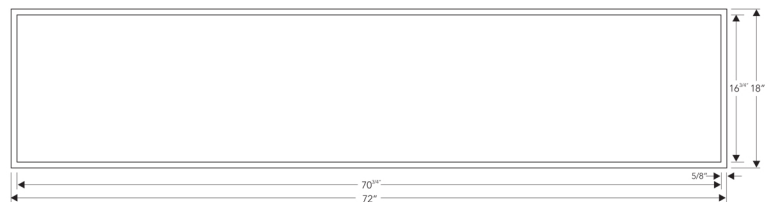

Neelnox

Y I S H E L F Specifications

FEATURES

- Premium 304 Grade Stainless Steel
- Flushmount Profile
- Equipped with SoundDefy™ noise concealing technology
- Sloped bottom ensures proper drainage of water.
- Y I B O N D adhesive included to tile the back of the shelf as per client's preference.
- Optional Top Mount Installation as per client's preference.
- Fillers provided to Flushmount with tiles of thicknesses 4mm, 6mm, 8mm, 10mm & 12mm
- No installation hardware required.

Model	Finish	Profile	Size(Inner)	Size(Outer)	Rim	Depth	Bottom Slope
Y-25B	Brushed	Flushmount	70 ^{3/4} x 16 ^{3/4} inches 1799 x 427 mm	72 x 18 inches 1829 x 457 mm	5/8 inches 15 mm	3 ^{3/4} inches 95 mm	3/16 inches 5 mm
Y-25P	Polished						
Y-25 WHT	White						
Y-25 BLK	Black						
Y-25 ORB	Oil Rubbed Bronze						
Y-25 LGR	Lime Green						
Y-25 ORNG	Orange						