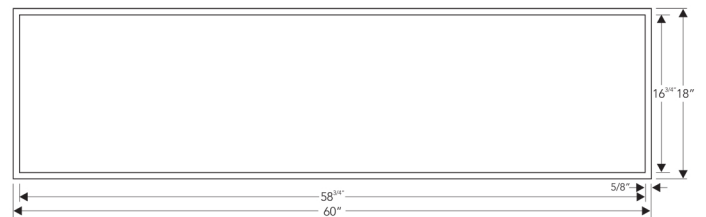

Neelnox

Y I S H E L F Specifications

FEATURES

- Premium 304 Grade Stainless Steel
- Flushmount Profile
- Equipped with SoundDefy™ noise concealing technology
- Sloped bottom ensures proper drainage of water.
- Y I B O N D adhesive included to tile the back of the shelf as per client's preference.
- Optional Top Mount Installation as per client's preference.
- Fillers provided to Flushmount with tiles of thicknesses 4mm, 6mm, 8mm, 10mm & 12mm
- No installation hardware required.

Model	Finish	Profile	Size(Inner)	Size(Outer)	Rim	Depth	Bottom Slope
Y-23B	Brushed	Flushmount	58 ^{3/4} x 16 ^{3/4} inches 1494 x 427 mm	60 x 18 inches 1524 x 457 mm	5/8 inches 15 mm	3 ^{3/4} inches 95 mm	3/16 inches 5 mm
Y-23P	Polished						
Y-23 WHT	White						
Y-23 BLK	Black						
Y-23 ORB	Oil Rubbed Bronze						
Y-23 LGR	Lime Green						
Y-23 ORNG	Orange						