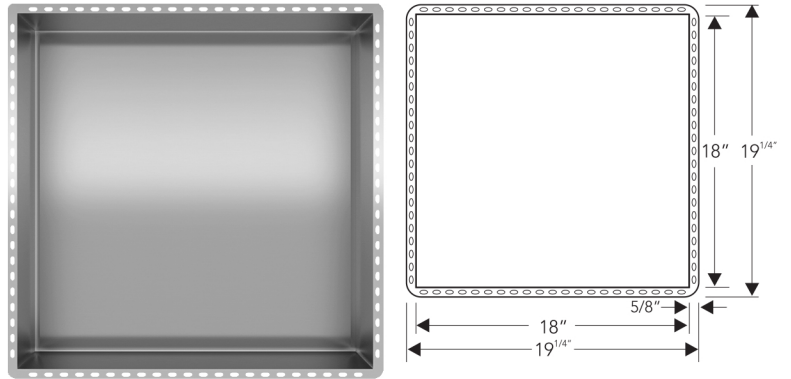

Neelnox

Y I S H E L F Specifications

FEATURES

- Premium 304 Grade Stainless Steel
- Undermount Profile
- Equipped with SoundDefy™ noise concealing technology
- Sloped bottom ensures proper drainage of water.
- Y I B O N D adhesive included to tile the back of the shelf as per client's preference.
- No installation hardware required.

Model	Finish	Profile	Size(Inner)	Size(Outer)	Rim	Depth	Bottom Slope
Y-22B	Brushed	Undermount	18 x 18 inches 457 x 457 mm	19 ^{1/4} x 19 ^{1/4} inches 487 x 487 mm	5/8 inches 15 mm	3 ^{3/4} inches 95 mm	3/16 inches 5 mm
Y-22P	Polished						
Y-22 WHT	White						
Y-22 BLK	Black						
Y-22 ORB	Oil Rubbed Bronze						
Y-22 LGR	Lime Green						
Y-22 ORNG	Orange						