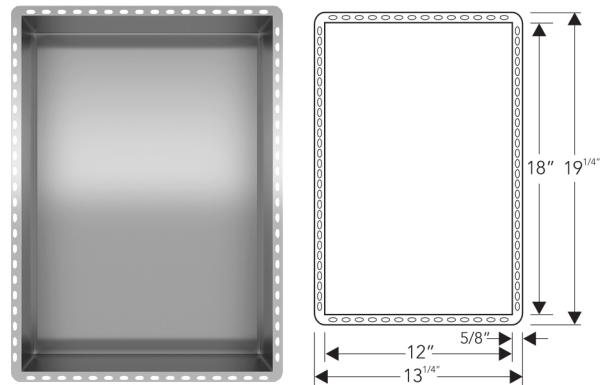

### FEATURES

- Premium 304 Grade Stainless Steel
- Undermount Profile
- Equipped with SoundDefy™ noise concealing technology
- Sloped bottom ensures proper drainage of water.
- Y I B O N D adhesive included to tile the back of the shelf as per client's preference.
- No installation hardware required.

Model	Finish	Profile	Size(Inner)	Size(Outer)	Rim	Depth	Bottom Slope
Y-20B	Brushed	Undermount	12 x 18 inches 305 x 457 mm	13 <sup>1/4</sup> x 19 <sup>1/4</sup> inches 335 x 487 mm	5/8 inches 15 mm	3 <sup>3/4</sup> inches 95 mm	3/16 inches 5 mm
Y-20P	Polished						
Y-20 WHT	White						
Y-20 BLK	Black						
Y-20 ORB	Oil Rubbed Bronze						
Y-20 LGR	Lime Green						
Y-20 ORNG	Orange						