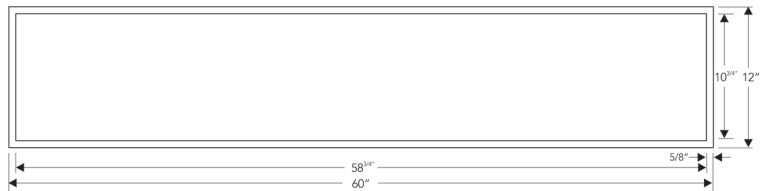

Neelnox

Y I S H E L F Specifications

FEATURES

- Premium 304 Grade Stainless Steel
- Flushmount Profile
- Equipped with SoundDefy™ noise concealing technology
- Sloped bottom ensures proper drainage of water.
- Y I B O N D adhesive included to tile the back of the shelf as per client's preference.
- Optional Top Mount Installation as per client's preference.
- Fillers provided to Flushmount with tiles of thicknesses 4mm, 6mm, 8mm, 10mm & 12mm
- No installation hardware required.

Model	Finish	Profile	Size(Inner)	Size(Outer)	Rim	Depth	Bottom Slope
Y-15B	Brushed	Flushmount	58 ^{3/4} x 10 ^{3/4} inches 1494 x 275 mm	60 x 12 inches 1524 x 305 mm	5/8 inches 15 mm	3 ^{3/4} inches 95 mm	3/16 inches 5 mm
Y-15P	Polished						
Y-15 WHT	White						
Y-15 BLK	Black						
Y-15 ORB	Oil Rubbed Bronze						
Y-15 LGR	Lime Green						
Y-15 ORNG	Orange						