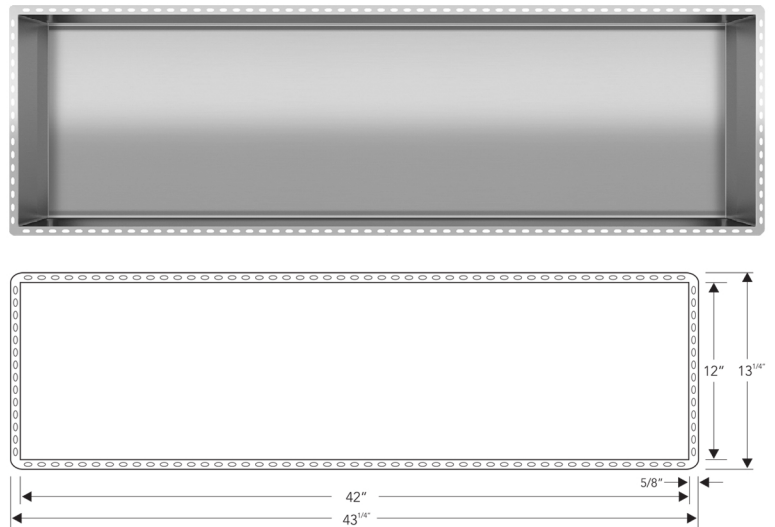

Neelnox

Y I S H E L F Specifications

FEATURES

- Premium 304 Grade Stainless Steel
- Undermount Profile
- Equipped with SoundDefy™ noise concealing technology
- Sloped bottom ensures proper drainage of water.
- Y I B O N D adhesive included to tile the back of the shelf as per client's preference.
- No installation hardware required.

Model	Finish	Profile	Size(Inner)	Size(Outer)	Rim	Depth	Bottom Slope
Y-14B	Brushed	Undermount	42 x 12 inches 1067 x 305 mm	43 ^{1/4} x 13 ^{1/4} inches 1097 x 335 mm	5/8 inches 15 mm	3 ^{3/4} inches 95 mm	3/16 inches 5 mm
Y-14P	Polished						
Y-14 WHT	White						
Y-14 BLK	Black						
Y-14 ORB	Oil Rubbed Bronze						
Y-14 LGR	Lime Green						
Y-14 ORNG	Orange						