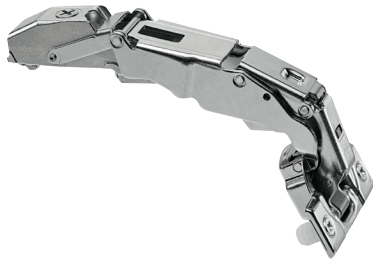

 **blum**[®]

Richelieu
Hardware

CLIP top BLUMOTION 125° & 155°

The all new CLIP top BLUMOTION 125-155° features integrated BLUMOTION built right into the hinge arm. Everything you loved about our CLIP top 125- 155° with add-on BLUMOTION now in one discrete and stylish package.

CLIP top BLUMOTION

- BLUMOTION integrated into the hinge arm
- Deactivation switch for small/light doors
- Zero Protrusion, suitable for interior rollouts
- Three-dimensional adjustment
- Available with INSERTA attachment
- For door thicknesses up to **24** (15/16")
- Angle restriction clips available
- All metal hinge, nickel-plated
- Hinge arm / cup cover caps available

CLIP top BLUMOTION 125 -155° Hinges

Reference no.	Description
71B7550180	CLIP top BLUMOTION 155°, Straight-arm hinge, Screw-on
71B7580180	CLIP top BLUMOTION 155°, Straight-arm hinge, DOWEL
71B7590180	CLIP top BLUMOTION 155°, Straight-arm hinge, INSERTA
71B7550D180	CLIP top BLUMOTION 125°, Straight-arm hinge, Screw-on
71B7580D180	CLIP top BLUMOTION 125°, Straight-arm hinge, DOWEL
70T7553180	Angle restriction clip 110°
70T75539180	Angle restriction clip 92°

- Same design of CLIP top BLUMOTION 155°, without BLUMOTION
- Zero Protrusion, suitable for interior rollouts
- Three-dimensional adjustment
- Available with INSERTA attachment
- For door thicknesses up to **24** (15/16")
- Angle restriction clips available
- All metal hinge, nickel-plated
- Hinge arm / cup cover caps available