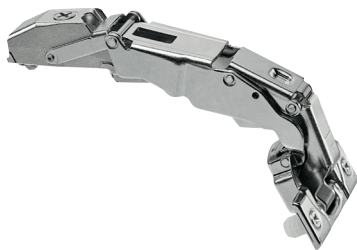

 **blum**[®]

Richelieu
Hardware

CLIP top BLUMOTION 125° & 155°

The all new CLIP top BLUMOTION 125-155° features integrated BLUMOTION built right into the hinge arm. Everything you loved about our CLIP top 125- 155° with add-on BLUMOTION now in one discrete and stylish package.

CLIP top BLUMOTION

- BLUMOTION integrated into the hinge arm
- Deactivation switch for small/light doors
- Zero Protrusion, suitable for interior rollouts
- Three-dimensional adjustment
- Available with INSERTA attachment
- For door thicknesses up to **24** (15/16")
- Angle restriction clips available
- All metal hinge, nickel-plated
- Hinge arm / cup cover caps available

CLIP top BLUMOTION 125 -155° Hinges

Reference no.	Description
71B7550180	CLIP top BLUMOTION 155°, Straight-arm hinge, Screw-on
71B7580180	CLIP top BLUMOTION 155°, Straight-arm hinge, DOWEL
71B7590180	CLIP top BLUMOTION 155°, Straight-arm hinge, INSERTA
71B7550D180	CLIP top BLUMOTION 125°, Straight-arm hinge, Screw-on
71B7580D180	CLIP top BLUMOTION 125°, Straight-arm hinge, DOWEL
70T7553180	Angle restriction clip 110°
70T75539180	Angle restriction clip 92°

- Same design of CLIP top BLUMOTION 155°, without BLUMOTION
- Zero Protrusion, suitable for interior rollouts
- Three-dimensional adjustment
- Available with INSERTA attachment
- For door thicknesses up to **24** (15/16")
- Angle restriction clips available
- All metal hinge, nickel-plated
- Hinge arm / cup cover caps available