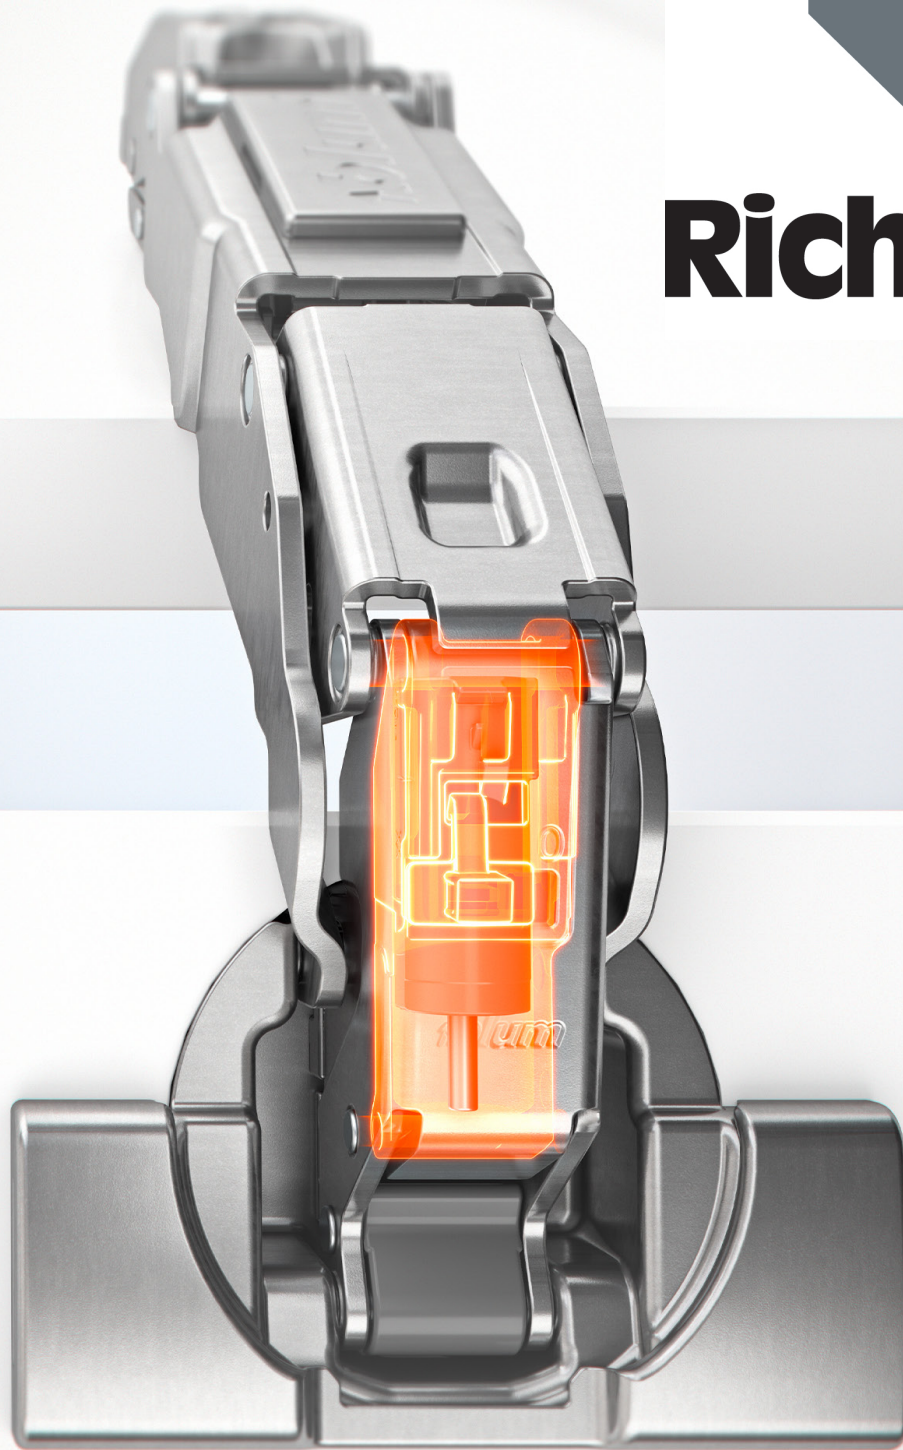

 **blum**[®]

Richelieu
Hardware

CLIP top BLUMOTION 125° & 155°

The all new CLIP top BLUMOTION 125-155° features integrated BLUMOTION built right into the hinge arm. Everything you loved about our CLIP top 125- 155° with add-on BLUMOTION now in one discrete and stylish package.

CLIP top BLUMOTION

- BLUMOTION integrated into the hinge arm
- Deactivation switch for small/light doors
- Zero Protrusion, suitable for interior rollouts
- Three-dimensional adjustment
- Available with INSERTA attachment
- For door thicknesses up to **24** (15/16")
- Angle restriction clips available
- All metal hinge, nickel-plated
- Hinge arm / cup cover caps available

CLIP top BLUMOTION 125 -155° Hinges

Reference no.	Description
71B7550180	CLIP top BLUMOTION 155°, Straight-arm hinge, Screw-on
71B7580180	CLIP top BLUMOTION 155°, Straight-arm hinge, DOWEL
71B7590180	CLIP top BLUMOTION 155°, Straight-arm hinge, INSERTA
71B7550D180	CLIP top BLUMOTION 125°, Straight-arm hinge, Screw-on
71B7580D180	CLIP top BLUMOTION 125°, Straight-arm hinge, DOWEL
70T7553180	Angle restriction clip 110°
70T75539180	Angle restriction clip 92°