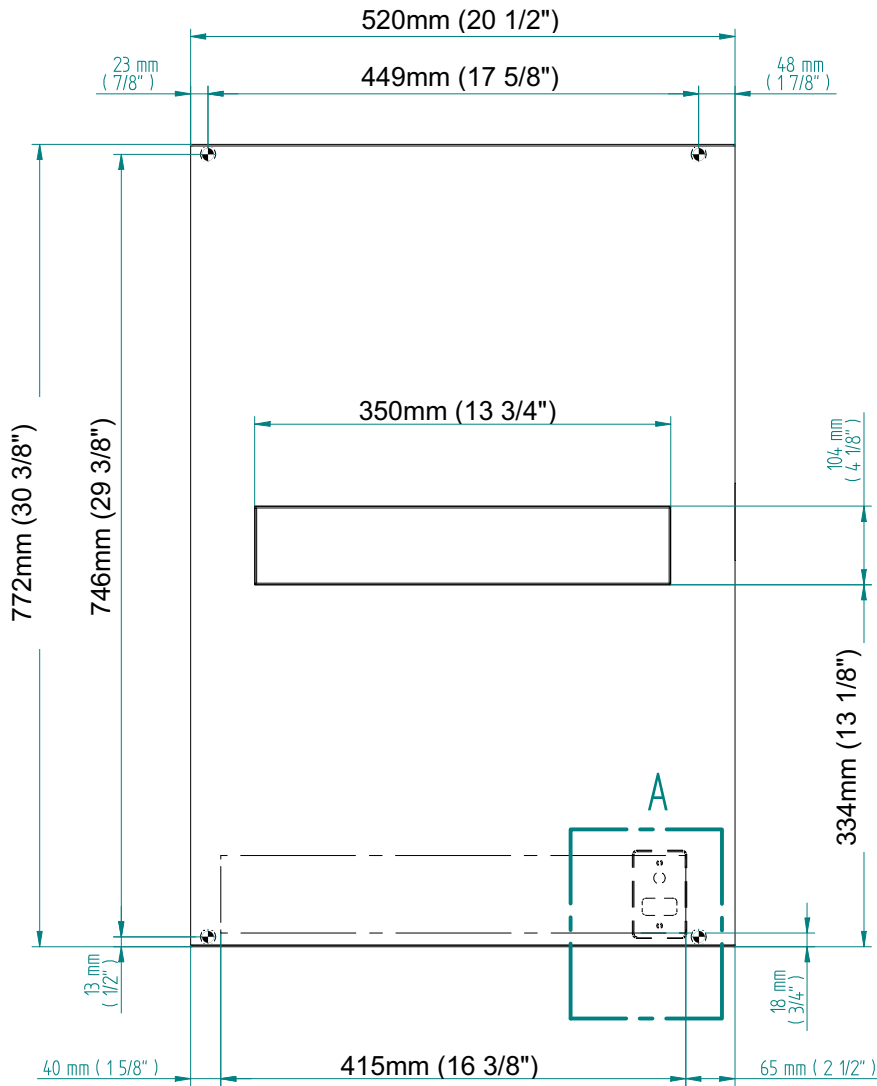

ELORY 772 x 520
mm mm

30 3/8 x 20 1/2
inches inches

Elettrico / electric / électrique

CODICE / CODE

H

L

RS333002SN
RL333002SN
RV333002SN

RS343002SN
RL343002SN
RV343002SN

772mm
30 3/8 inches

520mm
20 1/2 inches

FORO PER INSERIMENTO TASSELLO A MURO 6X30
POSITIONING OF FASTENERS FOR FIXING TO WALL
FASTENERS SHOULD BE SECURED IN DTUDS OR HEADERS PLACES BEHIND THE UNIT
TROU POUR LA CHEVILLE A MUR