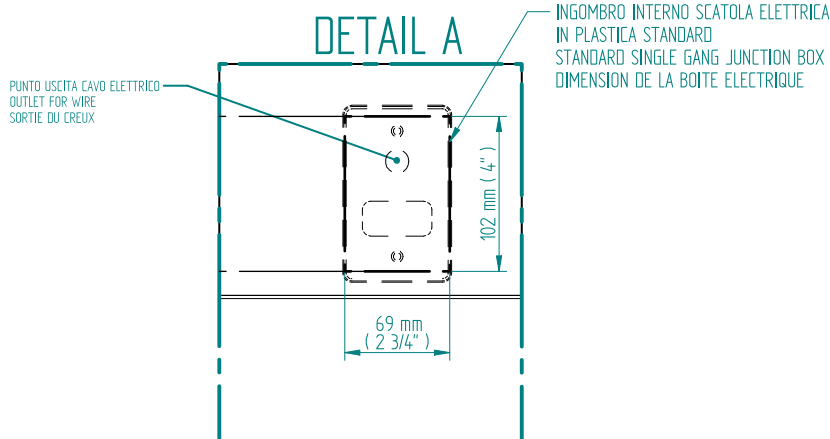

ELORY 772 x 520
mm mm

30 3/8 x 20 1/2
inches inches

Elettrico / electric / électrique

CODICE / CODE

H

L

RS333002SN
RL333002SN
RV333002SN

RS343002SN
RL343002SN
RV343002SN

772mm
30 3/8 inches

520mm
20 1/2 inches

FORO PER INSERIMENTO TASSELLO A MURO 6X30
POSITIONING OF FASTENERS FOR FIXING TO WALL
FASTENERS SHOULD BE SECURED IN DTUDS OR HEADERS PLACES BEHIND THE UNIT
TROU POUR LA CHEVILLE A MUR