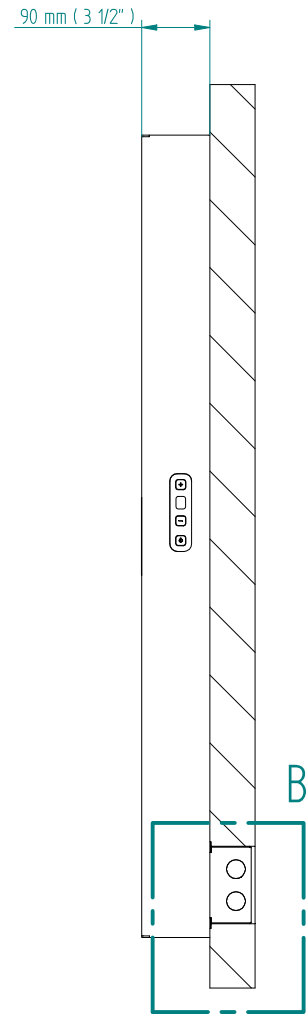

ELORY 772 x 520
mm mm

30 3/8 x 20 1/2
inches inches

Elettrico / electric / électrique

CODICE / CODE

H

L

RS333002SN
RL333002SN
RV333002SN

RS343002SN
RL343002SN
RV343002SN

772mm
30 3/8 inches

520mm
20 1/2 inches

FORO PER INSERIMENTO TASSELLO A MURO 6X30
POSITIONING OF FASTENERS FOR FIXING TO WALL
FASTENERS SHOULD BE SECURED IN DTUDS OR HEADERS PLACES BEHIND THE UNIT
TROU POUR LA CHEVILLE A MUR