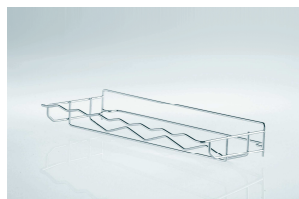

## Advantages

- New thinner frame with improved and concealed slides; integrated soft-close mechanism.
- A metal tray to be hooked on the frame for spices storage is offered separately.
- Can be used with baskets in chrome metal wire, Arena, wine bottle rack.
- Easy mounting with the ClickFixx system.
- 3D adjustment for the front fixing brackets.
- Height adjustable baskets and trays
- Door fixing brackets included
- The grey color of the frame matches all type of cabinet interior.
- Optimal view, better access.
- Side mounted (left or right frame).

For a complete set, order a frame and baskets or shelves according to products to store:  
Installation depth required: 496mm (19 ½")

Internal Height	Frame + Door brackets RIGHT	Frame + Door brackets LEFT
min. 526mm (20 ¾")	607530100	607520100
Min. 654mm (25 ¾")	607570100	607560100

Order your baskets (min 2):

Internal width required	Arena	Chrome thick wire	Wine rack	Spice tray
Min. 145mm (5 ¾")	5140140100/150	5140140		252770100
Min. 195mm (7 ¾")	5141140100/150	5141140		252770100
Min. 265mm (10 ½")	5142140100/150	5142140		252770100
Min. 355mm (14")	5143140100/150	5143140	5144140	252770100

**Arena**

**Thick wire**

**Wine rack  
#5144140**

**Spice tray  
#252770100**