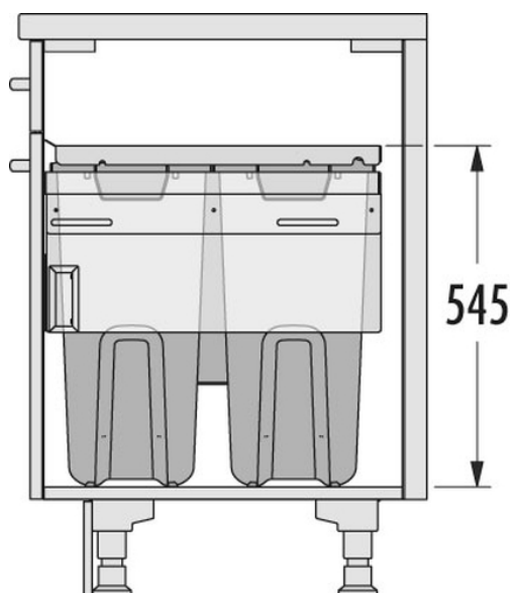

Technical information

Version **32714530** for 450mm outside width cabinet