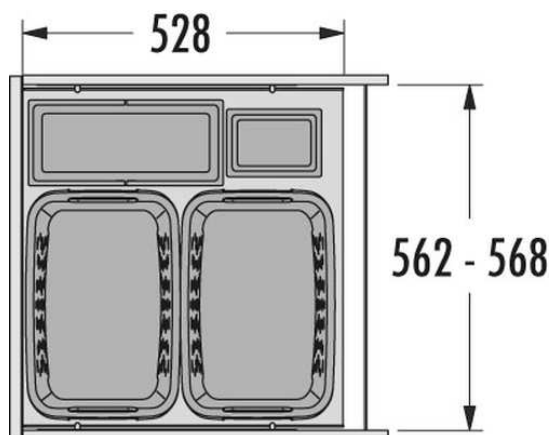

Laundry baskets pull-out are now equipped with synchronized slides

Application

- In a base cabinet in the laundry room

Advantages

- These systems offer 2 ventilated bins of 33 liters, one blue and one white which helps sorting the clothes color.
- Each bin has handle on each side for easy handling
- The version of 600mm # **32716030** include also a 2,5L bin and another one of 12L with lid for multi-purpose usage.
- Équipped with symchronized over-travel slides which helps to take the rear bin out
- Weight capacity of 70kg (145lbs)
- Internal fix lid that gives additoinal storage space

No.	Description	Int. Dim. Required W x D x H	Replace
32714530	LAUNDRY PULL-OUT 450MM WHITE	412 to 418mm x 528mm x 545mm 15 7/8" to 16 7/16" x 20 3/4" x 21 7/16"	32704530
32716030	LAUNDRY PULL-OUT 600MM WHITE	562 to 568mm x 528mm x 545mm 22 1/8" to 22 3/8" x 20 3/4" x 21 7/16"	32706030

Technical information

Version **32714530** for 450mm outside width cabinet

Suggested products :

32703370

32703330

32701230

32701330

Version **32716030** for 600mm outside width cabinet