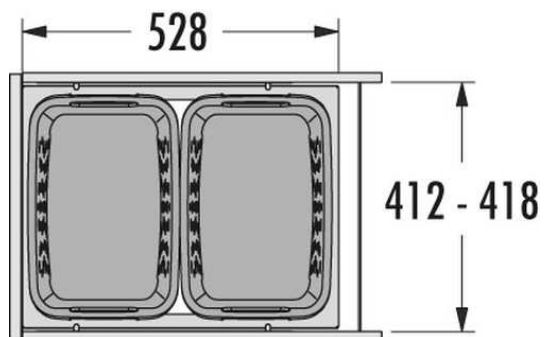

Laundry baskets pull-out are now equipped with synchronized slides

Application

- In a base cabinet in the laundry room

Advantages

- These systems offer 2 ventilated bins of 33 liters, one blue and one white which helps sorting the clothes color.
- Each bin has handle on each side for easy handling
- The version of 600mm # **32716030** include also a 2,5L bin and another one of 12L with lid for multi-purpose usage.
- Équipped with symchronized over-travel slides which helps to take the rear bin out
- Weight capacity of 70kg (145lbs)
- Internal fix lid that gives additoinal storage space

32714530
2 x 33 Liters

32716030
2 x 33 L + 1 x 12 L + 1
x 2,5L
(The 12 L bin include a lid)

Description

Richelieu offers these laundry pull-out equipped with synchronized slides for more comfort and improved precision.

No.	Description	Int. Dim. Required W x D x H	Replace
32714530	LAUNDRY PULL-OUT 450MM WHITE	412 to 418mm x 528mm x 545mm 15 7/8" to 16 7/16" x 20 3/4" x 21 7/16"	32704530
32716030	LAUNDRY PULL-OUT 600MM WHITE	562 to 568mm x 528mm x 545mm 22 1/8" to 22 3/8" x 20 3/4" x 21 7/16"	32706030

Technical information

Version **32714530** for 450mm outside width cabinet

Suggested products :

32703370

32703330

32701230

32701330

Version **32716030** for 600mm outside width cabinet